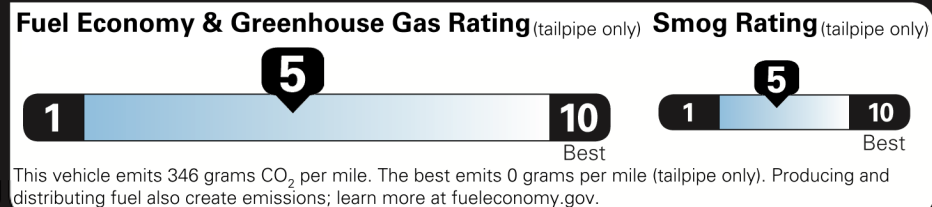

EPA DOT Fuel Economy and Environment

Gasoline Vehicle

Fuel Economy
26 MPG
combined city/hwy
3.8 gallons per 100 miles

Midsize Cars range from 14 to 141 MPG. The best vehicle rates 141 MPGe.

You spend $250
more in fuel costs over 5 years compared to the average new vehicle.

Annual fuel cost $1,550