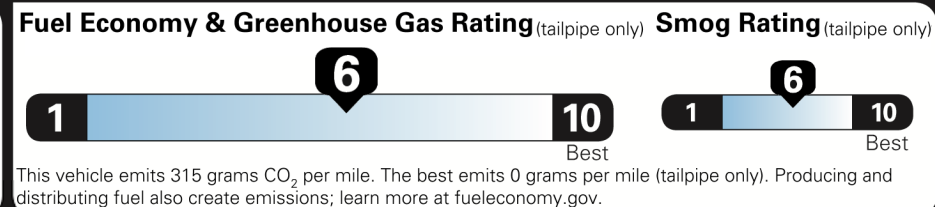

\$39,900.00

Not Original - Copy

Created on 2020-09-30 05:35:31 (UTC)

EPA DOT Fuel Economy and Environment

Gasoline Vehicle

You save \$250 in fuel costs over 5 years compared to the average new vehicle.

Annual fuel cost \$1,450