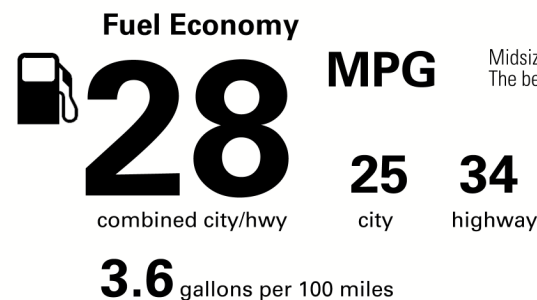

\$39,900.00

Not Original - Copy

Created on 2020-09-30 05:35:31 (UTC)

EPA DOT Fuel Economy and Environment

Gasoline Vehicle

You save \$250 in fuel costs over 5 years compared to the average new vehicle.

Annual fuel cost \$1,450

Actual results will vary for many reasons, including driving conditions and how you drive and maintain your vehicle. The average new vehicle gets 27 MPG and costs \$7,500 to fuel over 5 years. Cost estimates are based on 15,000 miles per year at \$2.70 per gallon. MPGe is miles per gasoline gallon equivalent. Vehicle emissions are a significant cause of climate change and smog.