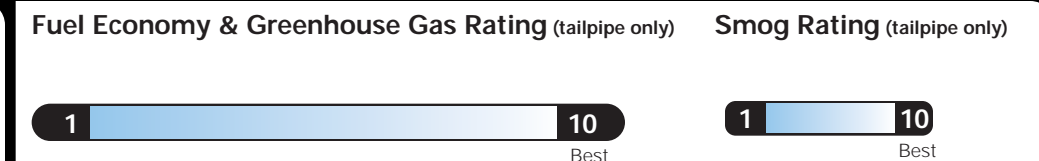

DESTINATION CHARGE $1,195

TOTAL PRICE: * $69,470

WARRANTY COVERAGE
5-year or 100,000-mile Powertrain Limited Warranty.
3-year or 36,000-mile Basic Limited Warranty.
5-year or 100,000-mile Roadside Assistance; certain restrictions apply.
Ask Dealer for a copy of the limited warranties or see your owner's manual for details.

**5 YEAR / 100,000 MILE
POWERTRAIN WARRANTY**

Assembly Point/Port of Entry: SALTILLO, MEXICO

VIN: 3C6-UR5GL3FG-674160 L4-VON: 0005 S.L. 0513

THIS LABEL IS ADDED TO THIS VEHICLE TO COMPLY WITH FEDERAL LAW. THE LABEL CANNOT BE REMOVED OR ALTERED PRIOR TO DELIVERY TO THE ULTIMATE PURCHASER.
* STATE AND/OR LOCAL TAXES IF ANY, LICENSE AND TITLE FEES AND DEALER SUPPLIED AND INSTALLED OPTIONS AND ACCESSORIES ARE NOT INCLUDED IN THIS PRICE. DISCOUNT, IF ANY, IS BASED ON PRICE OF OPTIONS IF PURCHASED SEPARATELY.

EPA DOT Fuel Economy and Environment

Fuel Economy
N/A
combined city/hwy city highway
N/A gallons per 100 miles

Heavy duty vehicle,
no label required.

You save
N/A
in fuel costs
over 5 years
compared to the
average new vehicle.

Annual fuel COST
N/A

fueleconomy.gov
Calculate personalized estimates and compare vehicles

GOVERNMENT 5-STAR SAFETY RATINGS

Overall Vehicle Score ★★★★★
Based on the combined ratings of frontal, side, and rollover.
Should ONLY be compared to other vehicles of similar size and weight.

Frontal Crash Driver Passenger ★★★★★
★★★★★

Based on the risk of injury in a frontal impact.
Should ONLY be compared to other vehicles of similar size and weight.

Side Crash Front seat Rear seat ★★★★★
★★★★★

Based on the risk of injury in a side impact.

Rollover ★★★★★

Based on the risk of rollover in a single-vehicle crash.

Star ratings range from 1 to 5 stars (★★★★★) with 5 being the highest.

Source: National Highway Traffic Safety Administration (NHTSA)

www.safercar.gov or 1-888-327-4236

The safety ratings above are based on Federal Government tests of particular vehicles equipped with certain features and options. The performance of this vehicle may differ.