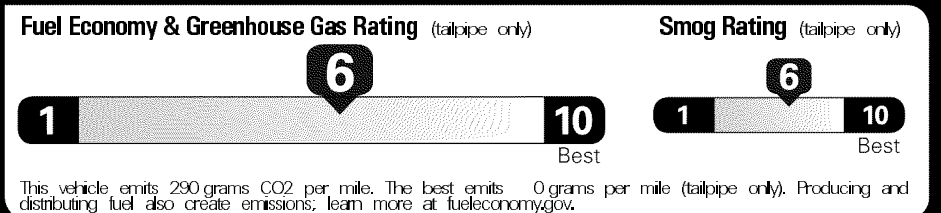

SAFETY & CONVENIENCE
- Toyota Safety Sense 2.0: Pre-Collision Sys w/ Pedestrian Detection, Full-Speed Range Dynamic Radar Cruise Control, Lane Departure Alert w/ Steering Assist, Lane Tracing Assist, Automatic High Beams, Road Sign Assist
- 8 Airbags; Star Safety System
- Backup Camera
- LATCH-Lower Anchor & Tether for Children
- Blind Spot Monitor w/ Rear Cross-Traffic Alert
- Safety Connect w/ 1-Year Trial

EXTERIOR
- LED Headlights
- LED Daytime Running Lights
- 17-in Five-Spoke Silver Alloy Wheels

INTERIOR
- Audio - 7-in Touchscreen, 6 Speakers, HandsFree Bluetooth Phone/Music, USB Media Port, 4 USB Charge Ports, SiriusXM w/ 3-Month All Access Trial, Android Auto & Apple CarPlay Compatible
- Dual Zone Auto A/C w/ Rear Vents
- Fabric-Trimmed Seats
- Power Driver's Seat
- Smart Key System w/ Push Button Start

- For Full Product Details, Please Visit Toyota.com/RAV4

MANUFACTURER'S SUGGESTED RETAIL PRICE $27,345.00

OPTIONAL EQUIPMENT

FE 50 State Emissions
H6 Rent A Car Program
H8 Fleet Credit

EPA DOT Fuel Economy and Environment

Gasoline Vehicle

Fuel Economy
30 MPG Small SUVs range from 16 to 125 MPG. The best vehicle rates 141 MPGe.
28 35
combined city/hwy city highway
3.3 gallons per 100 miles

You save $750
in fuel costs over 5 years compared to the average new vehicle.

Annual fuel cost $1,350

Actual results will vary for many reasons, including driving conditions and how you drive and maintain your vehicle. The average new vehicle gets 27 MPG and costs $7,500 to fuel over 5 years. Cost estimates are based on 15,000 miles per year at $2.70 per gallon. MPGe is miles per gasoline gallon equivalent. Vehicle emissions are a significant cause of climate change and smog.

fuelconomy.gov
Calculate personalized estimates and compare vehicles

DELIVERY, PROCESSING AND HANDLING FEE 1,175.00

TOTAL $28,520.00

The New Vehicle Limited Warranty provides 3-year/36,000 mile basic coverage, 5-year/60,000 mile powertrain coverage, plus 5-year/unlimited mile corrosion perforation coverage. See Warranty and Maintenance Guide for details. An extended service contract may be available for the vehicle. Ask dealer for details. Manufacturer's suggested retail price includes manufacturer's recommended pre-delivery service. Gasoline, license and title fees, applicable federal, state and local taxes and dealer and distributor installed options and accessories are not included in the manufacturer's suggested retail price.

ToyotaCare, which covers normal factory scheduled maintenance for two years or 25,000 miles, whichever occurs first, is included as part of the sales price of the vehicle for qualifying buyers. See participating dealer for eligibility and coverage details.

Dealer Name / Address: 42095
FRED HAAS TOYOTA WORLD
20400 INTERSTATE 45 NORTH
SPRING TX77373

Delivered by Truck to: 02780
ERAC-PHOENIX
1800 W WATKINS ST
PHOENIX AZ85007