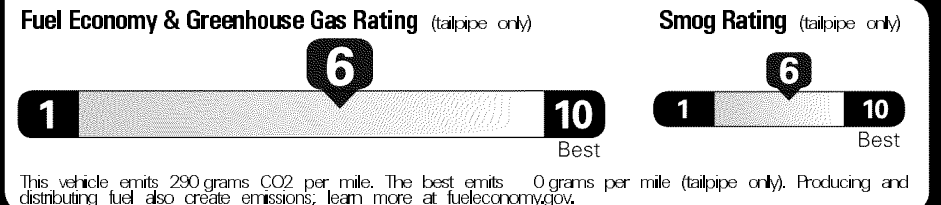

SAFETY & CONVENIENCE
- Toyota Safety Sense 2.0: Pre-Collision Sys w/ Pedestrian Detection, Full-Speed Range Dynamic Radar Cruise Control, Lane Departure Alert w/ Steering Assist, Lane Tracing Assist, Automatic High Beams, Road Sign Assist
- 8 Airbags; Star Safety System
- Backup Camera
- LATCH-Lower Anchor & Tether for Children
- Blind Spot Monitor w/ Rear Cross-Traffic Alert
- Safety Connect w/ 1-Year Trial

EXTERIOR
- LED Headlights
- LED Daytime Running Lights
- 17-in Five-Spoke Silver Alloy Wheels

INTERIOR
- Audio - 7-in Touchscreen, 6 Speakers, HandsFree Bluetooth Phone/Music, USB Media Port, 4 USB Charge Ports, SiriusXM w/ 3-Month All Access Trial, Android Auto & Apple CarPlay Compatible
- Dual Zone Auto A/C w/ Rear Vents
- Fabric-Trimmed Seats
- Power Driver's Seat
- Smart Key System w/ Push Button Start

MANUFACTURER'S SUGGESTED RETAIL PRICE $27,345.00

OPTIONAL EQUIPMENT
FE 50 State Emissions
H6 Rent A Car Program
H8 Fleet Credit

- For Full Product Details, Please Visit Toyota.com/RAV4

Created on 2021-02-05 07:26:18 (UTC)

EPA DOT Fuel Economy and Environment

Gasoline Vehicle

Fuel Economy
30 **MPG**
Small SUVs range from 16 to 125 MPG. The best vehicle rates 141 MPGe.
28 **35**
combined city/hwy city highway
3.3 gallons per 100 miles

You save $750
in fuel costs over 5 years compared to the average new vehicle.

Annual fuel cost $1,350

Actual results will vary for many reasons, including driving conditions and how you drive and maintain your vehicle. The average new vehicle gets 27 MPG and costs $7,500 to fuel over 5 years. Cost estimates are based on 15,000 miles per year at $2.70 per gallon. MPGe is miles per gasoline gallon equivalent. Vehicle emissions are a significant cause of climate change and smog.

fuelconomy.gov
Calculate personalized estimates and compare vehicles

DELIVERY, PROCESSING AND HANDLING FEE 1,175.00

TOTAL $28,520.00

The New Vehicle Limited Warranty provides 3-year/36,000 mile basic coverage, 5-year/60,000 mile powertrain coverage, plus 5-year/unlimited mile corrosion perforation coverage. See Warranty and Maintenance Guide for details. An extended service contract may be available for the vehicle. Ask dealer for details. Manufacturer's suggested retail price includes manufacturer's recommended pre-delivery service. Gasoline, license and title fees, applicable federal, state and local taxes and dealer and distributor installed options and accessories are not included in the manufacturer's suggested retail price.

ToyotaCare, which covers normal factory scheduled maintenance for two years or 25,000 miles, whichever occurs first, is included as part of the sales price of the vehicle for qualifying buyers. See participating dealer for eligibility and coverage details.

Dealer Name / Address: 42095
FRED HAAS TOYOTA WORLD
20400 INTERSTATE 45 NORTH
SPRING TX77373

Delivered by Truck to: 02780
ERAC-PHOENIX
1800 W WATKINS ST
PHOENIX AZ85007