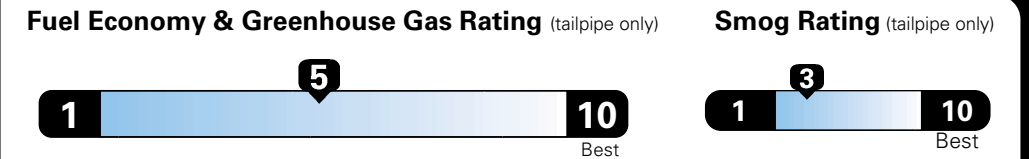

MANUFACTURER'S SUGGESTED RETAIL PRICE OF THIS MODEL INCLUDING DEALER PREPARATION

Base Price: \$21,845

JEEP RENEGADE LATITUDE 4X2
Exterior Color: Solar Yellow Exterior Paint
Interior Color: Black Interior Colors
Interior: Deluxe Cloth High-Back Bucket Seats
Engine: 2.4-Liter I4 MultiAir® Engine
Transmission: 9-Speed 948TE Automatic Transmission
STANDARD EQUIPMENT (UNLESS REPLACED BY OPTIONAL EQUIPMENT)

Fuel Economy and Environment

**Flexible Fuel Vehicle
 Gasoline-Ethanol (E85)**

**You spend
 \$500
 in fuel costs
 over 5 years**
 compared to the average new vehicle.

**Annual fuel cost
 \$1,450**

Actual results will vary for many reasons, including driving conditions and how you drive and maintain your vehicle. The average new vehicle gets 27 MPG and cost \$6,750 to fuel over 5 years. Cost estimates are based on 15,000 miles per year at \$2.40 per gallon. This is a dual fueled automobile. MPGe is miles per gasoline gallon equivalent. Vehicle emissions are a significant cause of climate change and smog.