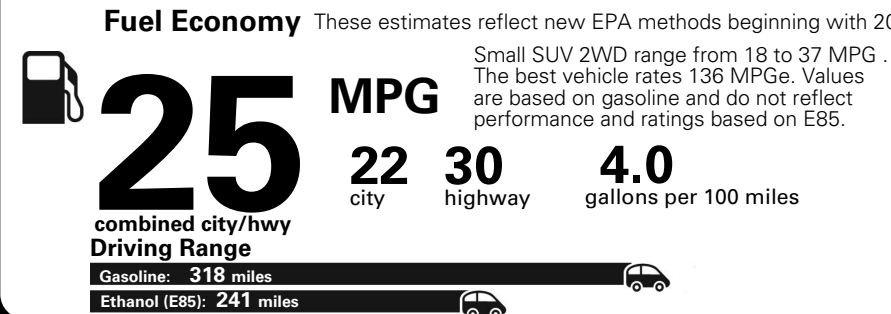

MANUFACTURER'S SUGGESTED RETAIL PRICE OF THIS MODEL INCLUDING DEALER PREPARATION

Base Price: \$21,845

JEEP RENEGADE LATITUDE 4X2
Exterior Color: Solar Yellow Exterior Paint
Interior Color: Black Interior Colors
Interior: Deluxe Cloth High-Back Bucket Seats
Engine: 2.4-Liter I4 MultiAir® Engine
Transmission: 9-Speed 948TE Automatic Transmission
STANDARD EQUIPMENT (UNLESS REPLACED BY OPTIONAL EQUIPMENT)

**5 YEAR / 60,000 MILE
 POWERTRAIN WARRANTY**

Assembly Point/Port of Entry: SAN DIEGO, CALIF., U.S.A. S.L. SHIP TO: SOLD TO:
 VIN: ZAC-CJABB5JP-G92086 L4-VON: 7596 0329

THIS LABEL IS ADDED TO THIS VEHICLE TO COMPLY WITH FEDERAL LAW. THE LABEL CANNOT BE REMOVED OR ALTERED PRIOR TO DELIVERY TO THE ULTIMATE PURCHASER.

Fuel Economy and Environment

**Flexible Fuel Vehicle
 Gasoline-Ethanol (E85)**

**You spend
 \$500
 in fuel costs
 over 5 years**
 compared to the average new vehicle.

**Annual fuel cost
 \$1,450**

Actual results will vary for many reasons, including driving conditions and how you drive and maintain your vehicle. The average new vehicle gets 27 MPG and cost \$6,750 to fuel over 5 years. Cost estimates are based on 15,000 miles per year at \$2.40 per gallon. This is a dual fueled automobile. MPGe is miles per gasoline gallon equivalent. Vehicle emissions are a significant cause of climate change and smog.