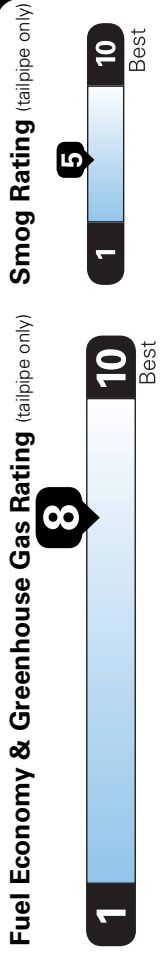

Convenience Features (cont'd)

1. Glove box
2. **Safety & Security**
3. Forward Collision Mitigation system (FCM) with pedestrian detection
   - Hill Start Assist (HSA)
   - Anti-lock Braking System (ABS) with Electronic Brakeforce Distribution (EBD) and brake assist
   - Active Stability Control (ASC)
   - Tire Pressure Monitoring System (TPMS)
   - Side curtain airbags
   - Driver knee airbag
   - Front seat-mounted side airbags
   - Advanced dual-stage front airbags
   - Three-point seatbelts for all seating positions
   - Adjustable front-seat shoulder belt anchors
   - LATCH (Lower Anchors and Tethers for Children)
   - Child safety rear door locks
   - Anti-theft engine immobilizer
   - RISE body Construction

Additional Equipment

1. **Welcome Package (Fleet)** $155.00
2. Carpeted floor mats and portfolio

EPA DOT Fuel Economy and Environment Gasoline Vehicle

Fuel Economy

39 MPG
combined city/hwy

36 city
43 highway

2.6 gallons per 100 miles

Compact Cars range from 14 to 114 MPG.
The best vehicle rates 142 MPGe.

You save $2,000
in fuel costs
over 5 years
compared to the
average new vehicle.

Annual fuel cost
$900

Actual results will vary for many reasons, including driving conditions and how you drive and maintain your vehicle. The average new vehicle gets 27 MPG and costs $6500 to fuel over 5 years. Cost estimates are based on 15000 miles per year at $2.35 per gallon. MPGe is miles per gasoline gallon equivalent. Vehicle emissions are a significant cause of climate change and smog.

fueleconomy.gov
Calculate personalized estimates and compare vehicles

10-year
100,000-mile
LIMITED POWERTRAIN WARRANTY

10 YEAR / **100,000** MILE ANTI-CORROSION/PERFORATION POWERTRAIN
5 YEAR / **60,000** MILE BUMPER-TO-BUMPER ROADSIDE ASSISTANCE

*See participating Retailer for Limited Warranty and Roadside Assistance terms and conditions.

Parts Content Information

For vehicles in this carline:
U.S./Canadian Major Sources of Parts Content: THAILAND 89%
0%

For this vehicle:
Final Assembly Point: CHONBURI, THAILAND
Country of Origin: THAILAND
Engine: THAILAND
Transmission: THAILAND

Note: Parts content does not include final assembly, distribution, or other non-parts costs.

GOVERNMENT 5-STAR SAFETY RATINGS

Overall Vehicle Score ★ ★ ★ ★ ★
Based on the combined ratings of frontal, side and rollover.
Should ONLY be compared to other vehicles of similar size and weight.

Frontal Crash ★ ★ ★ ★ ★
Driver ★ ★ ★ ★ ★
Passenger ★ ★ ★ ★ ★

Based on the risk of injury in a frontal impact.
Should ONLY be compared to other vehicles of similar size and weight.

Side Crash ★ ★ ★ ★ ★
Front seat ★ ★ ★ ★ ★
Rear seat ★ ★ ★ ★ ★

Based on the risk of injury in a side impact.

Rollover ★ ★ ★ ★ ★
Based on the risk of rollover in a single-vehicle crash.

Star ratings range from 1 to 5 stars (★ ★ ★ ★ ★) with 5 being the highest.
Source: National Highway Traffic Safety Administration (NHTSA).
www.safercar.gov or 1-888-327-4236

Total Additional Equipment: **MSRP*: $15,995.00**
$155.00

Subtotal: **$16,150.00**

Destination/Handling: **$995.00**

Total MSRP*: **$17,145.00**
*MSRP (Manufacturer's Suggested Retail Price)

Cumulative Accessory Weight is 4.9 lbs

Method of Transport: TRUCK
Plant/Port of Entry: HUENEME, CA
VIN : ML32AUHJ0NH002983
Route Code : TMP

Gasoline, license and title fees, applicable federal, state and local taxes and dealer and distributor installed options and accessories are not included in the manufacturer's suggested retail price. This label has been applied to this vehicle pursuant to federal law and cannot be moved or altered prior to delivery to the ultimate purchaser.