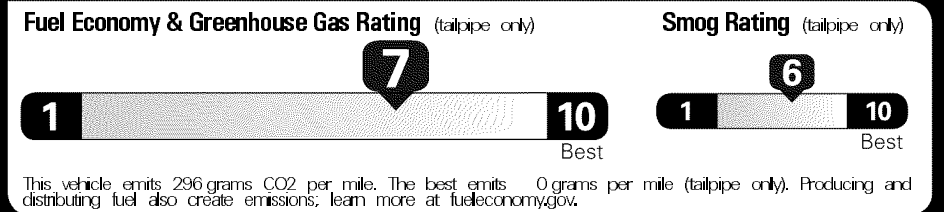

SAFETY & CONVENIENCE
- Toyota Safety Sense 2.0: Pre-Collision Sys w/ Pedestrian Detection, Full-Speed Range Dynamic Radar Cruise Control, Lane Departure Alert w/ Steering Assist, Lane Tracing Assist, Automatic High Beams, Road Sign Assist
- STAR Safety System: VSC, TRAC, ABS, Elect Brake-Force Distribution, Brake Assist & Smart Stop Technology
- Backup Camera
- 8 Airbags
- LATCH-Lower Anchor & Tether for Children

EXTERIOR
- LED Headlights
- LED Daytime Running Lights
- 17-in. Steel Wheels w/ Covers

INTERIOR
- Audio - 7" Touch-Screen, 6 Spkrs, HandsFree Bluetooth Phone/Music, USB Media Port, SiriusXM w/ 3-Month All Access Trial, Android Auto & Apple CarPlay Compatible
- Fabric Seats
- Remote Keyless Entry

MANUFACTURER'S SUGGESTED RETAIL PRICE $25,950.00

OPTIONAL EQUIPMENT

FE	50 State Emissions	
TC	Rear Cargo Area Cover	90.00
3T	Roof Rack Cross Bars	315.00
CF	Carpet Floor Mats/Cargo Mat	269.00
D9	Door Sill Protector	199.00
GN	Spider Cargo Net	59.00

- For Full Product Details, Please Visit Toyota.com/RAV4
Full Tank of Gas

Created on 2020-05-16 05:16:37 (UTC)

EPA DOT Fuel Economy and Environment

Gasoline Vehicle

Fuel Economy
30 MPG
Small SUVs range from 16 to 120 MPG. The best vehicle rates 136 MPGe.
27 35
combined city/hwy city highway
3.3 gallons per 100 miles

You save $ 750
in fuel costs over 5 years compared to the average new vehicle.

Annual fuel cost $ 1,350

Actual results will vary for many reasons, including driving conditions and how you drive and maintain your vehicle. The average new vehicle gets 27 MPG and costs $7,500 to fuel over 5 years. Cost estimates are based on 15,000 miles per year at $2.70 per gallon. MPGe is miles per gasoline gallon equivalent. Vehicle emissions are a significant cause of climate change and smog.

fueleconomy.gov
Calculate personalized estimates and compare vehicles

DELIVERY, PROCESSING AND HANDLING FEE 1,120.00

TOTAL $28,002.00

The New Vehicle Limited Warranty provides 3-year/36,000 mile basic coverage, 5-year/60,000 mile powertrain coverage, plus 5-year/unlimited mile corrosion perforation coverage. See Warranty and Maintenance Guide for details. An extended service contract may be available for the vehicle. Ask dealer for details. Manufacturer's suggested retail price includes manufacturer's recommended pre-delivery service. Gasoline, license and title fees, applicable federal, state and local taxes and dealer and distributor installed options and accessories are not included in the manufacturer's suggested retail price.

ToyotaCare, which covers normal factory scheduled maintenance for two years or 25,000 miles, whichever occurs first, is included as part of the sales price of the vehicle for qualifying buyers. See participating dealer for eligibility and coverage details.

Dealer Name / Address: 04713 SANTA MARGARITA TOYOTA 22722 AVENIDA EMPRESA RANCHO SNTA MARG CA92688
Delivered by Truck to: 04388 TOYOTA OF RIVERSIDE 7870 INDIANA AVENUE RIVERSIDE CA92504