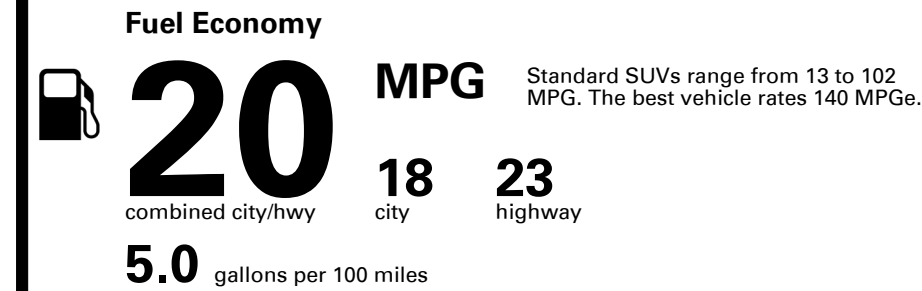

ADDED FEATURES:

- *UYUNI WHITE(UYH) Paint $575.00
- *Advanced Package: $7,350.00
  - Leather Seating Surfaces
  - Power Folding 3rd Row
  - Surround View Monitor / Blind-Spot View Monitor
  - Remote Smart Parking Assist
  - Parking Collision-Avoidance Assist - Reverse
  - Lexicon® Premium Audio / Head-Up Display
  - 3-Zone Climate Control / Heated 2nd Row Seats
  - Power Cushion Extension, Bolster, and Ergo Motion (Driver)
- *Prestige Package: $5,050.00
  - 22-inch Alloy Wheels
  - Nappa Leather Seating Surfaces / Suede Headliner
  - 12.3" 3D Digital Instrument Cluster
  - Active Noise Control / Forward Attention Warning
  - Power & Ventilated 2nd Row Seats (Outboard)
  - Power Door Closure / Power Rear Door Shades
  - Removes Power Folding 3rd Row

Accessories

- *Cargo Tray, Reversible $160.00
- *First Aid Kit $45.00
- *All Season Fitted Liners $220.00
- *Mudguards $150.00
- *Rear Bumper Appliqué $85.00
- *Wheel Locks $85.00

Inland Freight & Handling : $1,195.00

SOLD TO: FL708   **SHIPPED TO: FL708**
CROWN GENESIS
5301 34TH ST NORTH
SAINT PETERSBURG FL 33714

VIN: KMUHCESC5RU171313	ENGINE: G6DSPA231024	EXTERIOR COLOR: UYUNI WHITE	INTERIOR/SEAT COLOR: VAN. BEIGE W/ OBS.
MODEL: V0462A65	PORT OF ENTRY: BR	TRANSPORT: TRUCK	ACCESSORY WEIGHT: 22 lbs./ 10 kgs.

EMISSIONS:
This vehicle is certified to meet emission requirements in all 50 states

TOTAL PRICE: $79,515.00

EPA DOT Fuel Economy and Environment

Gasoline Vehicle

You spend $6,250
more in fuel costs over 5 years compared to the average new vehicle.

Annual fuel cost $3,200

Fuel Economy & Greenhouse Gas Rating (tailpipe only)

Smog Rating (tailpipe only)

This vehicle emits 448 grams CO₂ per mile. The best emits 0 grams per mile (tailpipe only). Producing and distributing fuel also create emissions; learn more at fueleconomy.gov.

Actual results will vary for many reasons, including driving conditions and how you drive and maintain your vehicle. The average new vehicle gets 28 MPG and costs $9,750 to fuel over 5 years. Cost estimates are based on 15,000 miles per year at $ 4.30 per gallon. MPGe is miles per gasoline gallon equivalent. Vehicle emissions are a significant cause of climate change and smog.

fueleconomy.gov

Calculate personalized estimates and compare vehicles

GOVERNMENT 5-STAR SAFETY RATINGS

Overall Vehicle Score	★★★★★
Based on the combined rating of frontal, side and rollover. Should ONLY be compared to other vehicles of similar size and weight.	
Frontal Crash	★★★★
Driver Passenger	★★★★
Based on the risk of injury in a frontal impact. Should ONLY be compared to other vehicles of similar size and weight.	
Side Crash	★★★★★
Front seat Rear seat	★★★★★
Based on the risk of injury in a side impact.	
Rollover	★★★★
Based on the risk of rollover in a single-vehicle crash.	

Star ratings range from 1 to 5 stars (★★★★★) with 5 being the highest.
Source: National Highway Traffic Safety Administration (NHTSA).
www.safercar.gov or 1-888-327-4236

Manufacturer's suggested retail price includes manufacturer's recommended pre-delivery service. Gasoline license and title fees state and local taxes and dealer installed options and accessories are not included in the manufacturer's suggested retail price. This label has been affixed to this vehicle by Genesis Motor America, pursuant to the requirements of 15 U.S.C. 1231 et seq. which prohibits its removal or alteration prior to delivery to the ultimate purchaser.

PARTS CONTENT INFORMATION

FOR VEHICLES IN THIS CARLINE:	U.S./CANADIAN PARTS CONTENT:	3 %
MAJOR SOURCES OF FOREIGN PARTS CONTENT:	KOREA: 80 %	
FOR THIS VEHICLE:	FINAL ASSEMBLY POINT:	ULSAN, KOREA
	COUNTRY OF ORIGIN:	
ENGINE: KOREA	TRANSMISSION: KOREA	

Note: Parts content does not include final assembly, distribution, or other non-parts costs.