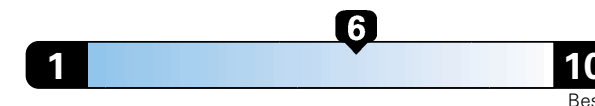

ALFA ROMEO GIULIA RWD

2019 MODEL YEAR

THIS VEHICLE IS MANUFACTURED TO MEET SPECIFIC UNITED STATES REQUIREMENTS. THIS VEHICLE IS NOT MANUFACTURED FOR SALE OR REGISTRATION OUTSIDE OF THE UNITED STATES.

MANUFACTURER'S SUGGESTED RETAIL PRICE OF THIS MODEL INCLUDING DEALER PREPARATION

Base Price: $38,195

ALFA GIULIA RWD
Exterior Color: Vesuvio Gray Metallic Exterior Paint
Interior Color: Black / Red Interior Colors
Interior: Leather Seats
Engine: 2.0L 280HP Turbocharged I4 Engine
Transmission: 8-Speed Automatic Transmission
STANDARD EQUIPMENT (UNLESS REPLACED BY OPTIONAL EQUIPMENT)
FUNCTIONAL/SAFETY FEATURES

Dual Advanced Front Airbags
Supplemental Side-Curtain Front and Rear Airbags
LATCH Ready Child Seat Anchor System
Rear Back-Up Camera
Rear Parking Assist Sensors
Passive Entry / Keyless Go™
Remote-Start System
Stop / Start System
Alfa DNA Drive Mode System
Sport Suspension
Carbon Fiber Drive Shaft
Cruise Control
Power Folding Heated Mirrors
Rain-Sensitive Windshield Wipers
Universal Garage-Door Opener
Remote Trunk Lid Release

INTERIOR FEATURES
6.5-Inch AM / FM Radio with Bluetooth®
Apple CarPlay®
Google Android Auto™
Bluetooth® Handsfree Phone and Audio
Cluster 7.0-Inch TFT Color Display
8-Speaker Audio System
USB Media Input Hub w/ Aux
12-Volt Center Console Power Outlet
Leather-Wrapped Steering Wheel
Steering Wheel Mounted Audio Controls
Power Adjust 6-Way Driver Seat
Power Adjust 6-Way Front Passenger Seat
Power 4-Way Driver Lumbar Adjust
Power 4-Way Passenger Lumbar Adjust
Driver Seat Memory
40 / 20 / 40 Rear Seat with Ski Pass-Through
Alfa Romeo Bright Door Sills
Ambient Lighting Package
Auto-Dimming Rear View Inside Mirror
A/C Auto Temperature Control w/ Dual Zone Control
Driver Side Instrument Panel Storage Bin