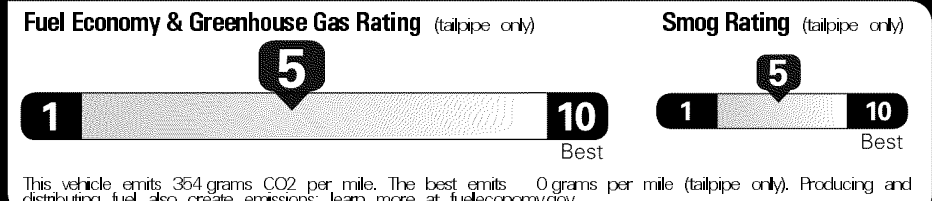

MANUFACTURER'S SUGGESTED RETAIL PRICE **$41,800.00**

OPTIONAL EQUIPMENT

FE	50 State Emissions	
D5.	Door Edge Guard	140.00
Z6.	Preferred Accessory Package Carpet Floor Mats/Trunk Mat, Rear Bumper Applique, Hide Away Cargo Tote	366.00

Not Original - Copy

Created on 2018-12-13 06:13:49 (UTC)

EPA DOT Fuel Economy and Environment

Gasoline Vehicle

Fuel Economy

25 MPG Midsized Cars range from 14 to 136 MPG. The best vehicle rates 136 MPGe.

22 city **31** highway

4.0 gallons per 100 miles

You spend $ 750

more in fuel costs over 5 years compared to the average new vehicle.

Annual fuel cost $ 1,550

Actual results will vary for many reasons, including driving conditions and how you drive and maintain your vehicle. The average new vehicle gets 27 MPG and costs $7,000 to fuel over 5 years. Cost estimates are based on 15,000 miles per year at $2.55 per gallon. MPGe is miles per gasoline gallon equivalent. Vehicle emissions are a significant cause of climate change and smog.

fuelconomy.gov
Calculate personalized estimates and compare vehicles

DELIVERY, PROCESSING AND HANDLING FEE 920.00

TOTAL $43,226.00

The New Vehicle Limited Warranty provides 3-year/36,000 mile basic coverage, 5-year/60,000 mile powertrain coverage, plus 5-year/unlimited mile corrosion perforation coverage. See Warranty and Maintenance Guide for details. An extended service contract may be available for the vehicle. Ask dealer for details. Manufacturer's suggested retail price includes manufacturer's recommended pre-delivery service. Gasoline, license and title fees, applicable federal, state and local taxes and dealer and distributor installed options and accessories are not included in the manufacturer's suggested retail price.

ToyotaCare, which covers normal factory scheduled maintenance for two years or 25,000 miles, whichever occurs first, is included as part of the sales price of the vehicle for qualifying buyers. See participating dealer for eligibility and coverage details.

Delivered by Truck to: 04061
TOYOTA OF SAN BERNARDINO
765 SHOWCASE DRIVE NORTH
SAN BERNARDINO CA92408