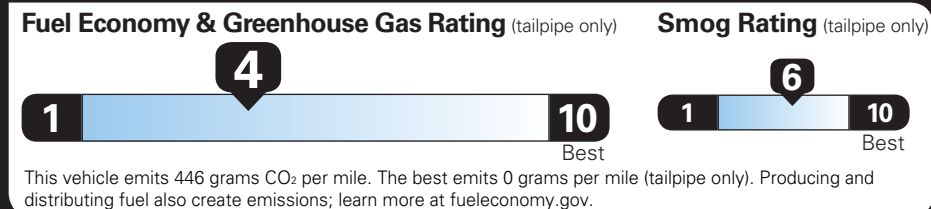

TOTAL VEHICLE PRICE* \$69,990.00

EPA DOT Fuel Economy and Environment

Gasoline Vehicle

You spend \$2,500 more in fuel costs over 5 years compared to the average new vehicle.

Annual fuel cost \$2,000

Actual results will vary for many reasons, including driving conditions and how you drive and maintain your vehicle. The average new vehicle gets 27 MPG and costs \$7,500 to fuel over 5 years. Cost estimates are based on 15,000 miles per year at \$2.70 per gallon. MPGe is miles per gasoline gallon equivalent. Vehicle emissions are a significant cause of climate change and smog.