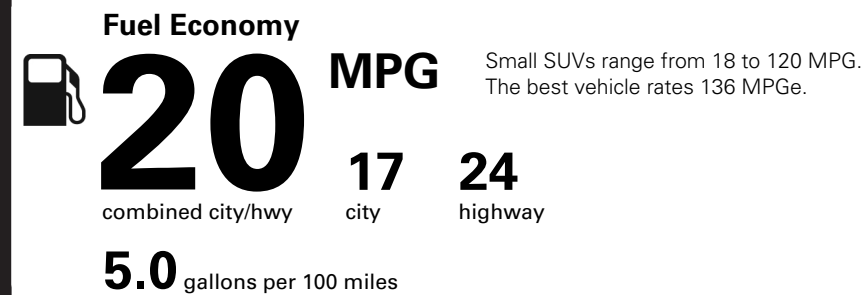

MANUFACTURER'S SUGGESTED RETAIL PRICE

STANDARD VEHICLE PRICE \$57,095.00

OPTIONS & PRICING

OPTIONS INSTALLED BY THE MANUFACTURER (MAY REPLACE STANDARD EQUIPMENT SHOWN)

PLATINUM PACKAGE: 3,700.00

- SEMI-ANILINE LEATHER SEATING (ALL ROWS)
- LEATHER IP, CONSOLE & DOOR TRIM
- MICROFIBER SUEDED HEADLINER
- FLOOR MATS, PREMIUM FRT/REAR ENHANCED VISIBILITY AND TECHNOLOGY PKG INCLUDES: 2,350.00
- REAR CAMERA MIRROR W/WASHER
- GAUGE CLUSTER, 8" COLOR INCL. DRIVER PERSONALIZATION
- AUTOMATIC PARKING ASSIST WITH BRAKING
- REAR PEDESTRIAN ALERT
- HD SURROUND VISION
- HEAD-UP DISPLAY
- SURROUND VISION RECORDER
- DRIVER ASSIST PACKAGE: 1,300.00
- AUTO SEAT BELT TIGHTENING
- ADAPTIVE CRUISE CONTROL - ADVANCED
- ENHANCED AUTOMATIC EMERGENCY BRAKING (REPLACES STANDARD AUTOMATIC EMERGENCY BRAKING)
- REVERSE AUTOMATIC BRAKING
- CRYSTAL WHITE TRICOAT 1,225.00

TOTAL VEHICLE PRICE* \$69,990.00

EPA DOT Fuel Economy and Environment

Gasoline Vehicle

You spend \$2,500 more in fuel costs over 5 years compared to the average new vehicle.

Annual fuel cost \$2,000

Actual results will vary for many reasons, including driving conditions and how you drive and maintain your vehicle. The average new vehicle gets 27 MPG and costs \$7,500 to fuel over 5 years. Cost estimates are based on 15,000 miles per year at \$2.70 per gallon. MPGe is miles per gasoline gallon equivalent. Vehicle emissions are a significant cause of climate change and smog.