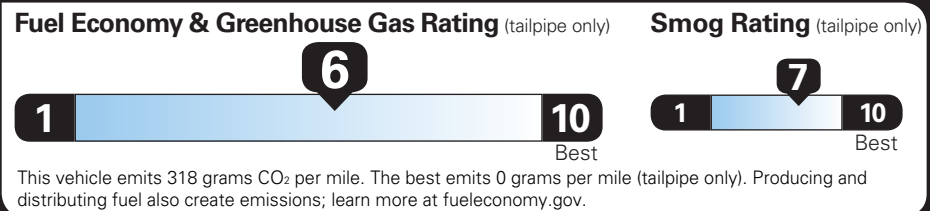

TOTAL OPTIONS	\$240.00
TOTAL VEHICLE & OPTIONS	\$27,140.00
DESTINATION CHARGE	1,195.00

TOTAL VEHICLE PRICE* \$28,335.00

EPA DOT Fuel Economy and Environment

Gasoline Vehicle

Fuel Economy

28 MPG combined city/hwy

26 city 31 highway

3.6 gallons per 100 miles

Small SUVs range from 14 to 129 MPG. The best vehicle rates 142 MPGe.

You save \$250 in fuel costs over 5 years compared to the average new vehicle.

Annual fuel cost \$1,250