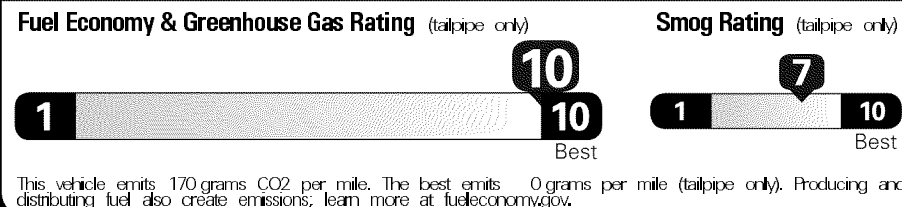

1. **EXTERIOR**
2. Auto On/Off Bi-LED Headlights, LED DRLs
   - Heated Pwr Outside Mirrors
   - Rain-sensing Wipers, Rear Wiper

1. **INTERIOR**
2. Entune Audio, 6.1" Touch Scrn, 6 Spkrs, HandsFree Bluetooth Phone/Music, 3 USB Ports, (1) 12V Outlet
   - Siri Eyes Free Compat
   - 4.2" Color Dual Multi-Info Display
   - SofTex-Trimmed Heated Fr Pwr Seats w/Dr & Psgr pockets & w/8-Way/lumbar Adj Psgr Seat,60/40 Split Fold-Down Rear Bench Seat w/Fold-Down Center Armrest
   - Tilt/Tel Heated Steering Whl w/Controls
   - 3 Door Smart Key Sys & Push Button Start
   - Center Console w/Armrest and Storage
   - Cargo Area Tonneau Cover
   - Qi-compatible wireless smartphone charge
   - ToyotaCare w/3 Years Roadside Assistance
   - Tire Repair Kit
   - ***Full Tank of Gas***

MANUFACTURER'S SUGGESTED RETAIL PRICE **$27,820.00**

OPTIONAL EQUIPMENT

FE 50 State Emissions

Original - Copy

Created on 2019-03-05 07:10:00 (UTC)

EPA DOT Fuel Economy and Environment

Gasoline Vehicle

Fuel Economy

52 MPG Midsized Cars range from 12 to 136 MPG. The best vehicle rates 136 MPGe.

54 city **50** highway

1.9 gallons per 100 miles

You save $3,250 in fuel costs over 5 years compared to the average new vehicle.

DELIVERY, PROCESSING AND HANDLING FEE 0.00

Annual fuel cost $750

TOTAL $27,820.00

Actual results will vary for many reasons, including driving conditions and how you drive and maintain your vehicle. The average new vehicle gets 27 MPG and costs $7,000 to fuel over 5 years. Cost estimates are based on 15,000 miles per year at $2.55 per gallon. MPGe is miles per gasoline gallon equivalent. Vehicle emissions are a significant cause of climate change and smog.

fueleconomy.gov
Calculate personalized estimates and compare vehicles

The New Vehicle Limited Warranty provides 8-year/100,000 mile coverage for traction battery/specific hybrid components, 3-year/36,000 mile basic coverage, 5-year/60,000 mile powertrain coverage, plus 5-year/unlimited mile corrosion perforation coverage. Some components may have longer coverage under California emissions warranty (applicable in CA, CT, ME, MD, MA, NJ, NY, OR, PA, RI, VT, WA, and the District of Columbia). See Warranty and Maintenance Guide for details. An extended service contract may be available for the vehicle. Ask dealer for details. Manufacturer's suggested retail includes manufacturer's recommended pre-delivery service. Gasoline, license and title fees, applicable federal, state and local taxes and dealer and distributor installed options and accessories are not included in the manufacturer's suggested retail price. ToyotaCare, which covers normal factory scheduled maintenance for two years or 25,000 miles, whichever occurs first, is included as part of the sales price of the vehicle for qualifying buyers. See participating dealer for eligibility and coverage details.

Dealer Name / Address: 42103 GULF STATES TOYOTA INC 1375 ENCLAVE PARKWAY HOUSTON TX77077

Delivered by Truck to: 42000 GULF STATES TOYOTA, INC. 20412 E. HARDY STREET HOUSTON TX77073