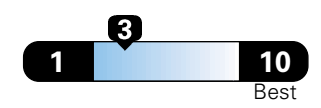

Smog Rating (tailpipe only)

This vehicle emits 364 grams CO2 per mile. The best emits 0 grams per mile (tailpipe only). Producing and distributing fuel also creates emissions; learn more at fuel economy.gov.

Actual results will vary for many reasons, including driving conditions and how you drive and maintain your vehicle. The average new vehicle gets 27 MPG and cost $6,750 to fuel over 5 years. Cost estimates are based on 15,000 miles per year at $2.80 per gallon. MPGe is miles per gasoline gallon equivalent. Vehicle emissions are a significant cause of climate change and smog.

fuel economy.gov

Calculate personalized estimates and compare vehicles

Smartphone
QR Code™