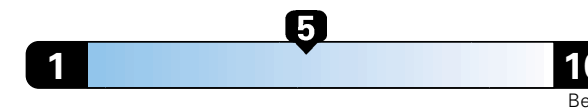

ALFA ROMEO STELVIO TI SPORT AWD

2018 MODEL YEAR

THIS VEHICLE IS MANUFACTURED TO MEET SPECIFIC UNITED STATES REQUIREMENTS. THIS VEHICLE IS NOT MANUFACTURED FOR SALE OR REGISTRATION OUTSIDE OF THE UNITED STATES.

MANUFACTURER'S SUGGESTED RETAIL PRICE OF THIS MODEL INCLUDING DEALER PREPARATION

Base Price: **$43,995**

ALFA STELVIO TI AWD

Exterior Color: Silverstone Gray Metallic Exterior Paint

Interior Color: Black / Red Interior Colors

Interior: Sport Leather Seats

Engine: 2.0L I4 Direct Injection Turbo Engine

Transmission: 8-Speed Automatic Transmission

STANDARD EQUIPMENT (UNLESS REPLACED BY OPTIONAL EQUIPMENT)

FUNCTIONAL/SAFETY FEATURES

Supplemental Front Seat-Mounted Side Airbags

LATCH Ready Child Seat Anchor System

Rear Back-Up Camera

Front / Rear Park-Assist System

Remote Keyless Entry

Pushbutton Start

Remote-Start System

Stop-Start Systems

Alfa DNA Drive Mode System

Carbon Fiber Drive Shaft

Cruise Control

Power Folding Heated Mirrors

Rain-Sensitive Windshield Wipers

Heated Washer Nozzles

Power Liftgate with Remote Liftgate Release

Hill Descent Control

Engine Cover with Alfa Romeo Script

Tire Service Kit

INTERIOR FEATURES

Heated Front Seats

Heated Steering Wheel

8.8-Inch AM / FM Bluetooth® Radio

SiriusXM® Sat Radio w/ 1-Yr Radio Subscription

For More Info, Call 800-643-2112

Cluster 7.0-Inch TFT Color Display

8-Speaker Audio System

12V Center Console Power Outlet

Media Input Hub with Aux

Dual Rear Charge USB Ports

Leather-Wrapped Flat Bottom Steering Wheel

Steering Wheel Mounted Audio Controls

Ambient Lighting Package

Auto-Dimming Rear View Mirror with Microphone

A/C Auto Temperature Control w/Dual Zone Control

Driver Side Instrument Panel Storage Bin

Power 6-Way Driver Seat

Power 6-Way Front Passenger Seat