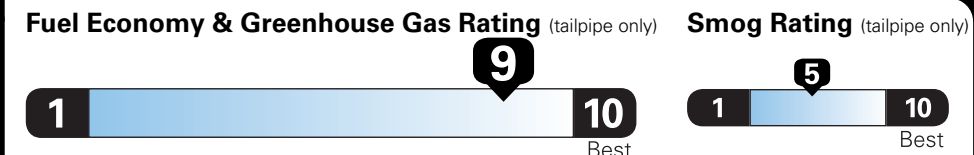

Convenience Features

- 140-watt AM/FM/CD/MP3 audio system with 4 speakers
- USB port
- Keyless entry with panic alarm feature
- Power windows
- Power door locks
- 12-volt accessory outlet (x1)
- Floor center console with cup holders (x3)
- Retractable assist grips (x2)

Safety & Security

- Anti-lock Braking System (ABS) with Electronic Brakeforce Distribution (EBD) and brake assist
- Active Stability Control (ASC)
- Tire Pressure Monitoring System (TPMS)

Safety & Security (cont'd)

- Side curtain airbags
- Driver's side knee airbag
- Advanced dual-stage front airbags
- Three-point seatbelts and head restraints for all seating positions
- Height-adjustable front shoulder belts with pretensioner
- LATCH child-restraint system
- Child safety rear door locks
- Anti-theft engine immobilizer
- RISE body construction

Optional Equipment

MSRP*: $14,095.00
Total Optional Equipment: $0.00
Subtotal: $14,095.00
Destination/Handling: $810.00
Total MSRP*: $14,905.00
*MSRP (Manufacturer's Suggested Retail Price)

Visit us at www.mitsubishicars.com

Fuel Economy and Environment

Gasoline Vehicle

Fuel Economy
40 MPG
combined city/hwy
2.5 gallons per 100 miles

Compact Cars range from 14 to 116 MPG. The best vehicle rates 119 MPGe.

You save $4,500
in fuel costs over 5 years compared to the average new vehicle.

Annual fuel COST
$1,300

This vehicle emits 222 grams CO₂ per mile. The best emits 0 grams per mile (tailpipe only). Producing and distributing fuel also create emissions; learn more at fuelconomy.gov.

Actual results will vary for many reasons, including driving conditions and how you drive and maintain your vehicle. The average new vehicle gets 24 MPG and costs $11,000 to fuel over 5 years. Cost estimates are based on 15,000 miles per year at $3.50 per gallon. MPGe is miles per gasoline gallon equivalent. Vehicle emissions are a significant cause of climate change and smog.

fuelconomy.gov

Calculate personalized estimates and compare vehicles

10-year
100,000-mile
LIMITED POWERTRAIN WARRANTY

10^{YEAR} / 100,000^{MILE} POWERTRAIN
7^{YEAR} / 100,000^{MILE} ANTI-CORROSION/PERFORATION
5^{YEAR} / 60,000^{MILE} BUMPER-TO-BUMPER
5^{YEAR} / UNLIMITED^{MILE} ROADSIDE ASSISTANCE

*See participating Retailer for Limited Warranty and Roadside Assistance terms and conditions.

Parts Content Information

For vehicles in this carline:
U.S./Canadian Major Sources of Parts Content: Foreign Parts Content:
0% THAILAND 92%

For this vehicle:
Final Assembly Point: **CHONBURI, THAILAND**
Country of Origin:
Engine: THAILAND Transmission: THAILAND

Note: Parts content does not include final assembly, distribution, or other non-parts costs.

GOVERNMENT 5-STAR SAFETY RATINGS

Overall Vehicle Score ★★★★★
Based on the combined ratings of frontal, side and rollover. Should ONLY be compared to other vehicles of similar size and weight.

Frontal Crash	Driver	★★★★★
	Passenger	★★★★★

Based on the risk of injury in a frontal impact. Should ONLY be compared to other vehicles of similar size and weight.

Side Crash	Front seat	★★★★★
	Rear seat	★★★★★

Based on the risk of injury in a side impact.

Rollover ★★★★★
Based on the risk of rollover in a single-vehicle crash.

Star ratings range from 1 to 5 stars (★★★★★) with 5 being the highest. Source: National Highway Traffic Safety Administration (NHTSA). www.safercar.gov or 1-888-327-4236

Cumulative Accessory Weight is 5.5 lbs

Method of Transport: TRUCK
Plant/Port of Entry: HUENEME, CA

VIN : ML32A3HJ2FH045247
Route Code : TMP

Gasoline, license and title fees, applicable federal, state and local taxes and dealer and distributor installed options and accessories are not included in the manufacturer's suggested retail price. This label has been applied to this vehicle pursuant to federal law and cannot be moved or altered prior to delivery to the ultimate purchaser.

Cumulative Accessory Weight is 5.5 lbs