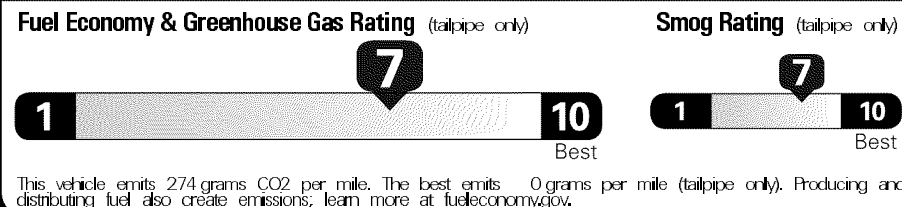

INTERIOR
- Entune 3.0 Audio w/ Connected Nav and App Suite: 7" Touch Screen, 6 Speakers, Bluetooth, USB, AUX
- Sport Leather-Trimmed Heated Front Seats w/8-Way Power Driver & Passenger Seats
- Leather-Trimmed Steering Wheel w/ Audio, Bluetooth Phone & Voice Command Cntrls
- Backup Camera w/ Dynamic Gridlines
- 7" TFT Multi-Information Display
- Tire Pressure Monitor System
- Smart Key System w/ Push Button Start
- Dual-Zone Auto Climate Control
Full Tank of Gas

MANUFACTURER'S SUGGESTED RETAIL PRICE $29,000.00

OPTIONAL EQUIPMENT

FE	50 State Emissions	
PR	Panoramic Glass Roof with Front Power Tilt/Slide Moonroof	1,045.00
UP	Audio Package: Entune 3.0 Audio Plus with JBL w/ Clari-Fi, Connected Navigation and App Suite, Qi-Compatible Wireless Smartphone Charging	1,800.00
CF	Carpet /Trunk Mat Set	224.00

Not Original - Copy

Created on 2017-10-04 05:27:43 (UTC)

EPA DOT Fuel Economy and Environment

Gasoline Vehicle

Fuel Economy
32 MPG
Midsize Cars range from 13 to 136 MPG. The best vehicle rates 136 MPGe.
28 39
combined city/hwy city highway
3.1 gallons per 100 miles

You save $1,250
in fuel costs over 5 years compared to the average new vehicle.

Annual fuel Cost $1,100

Actual results will vary for many reasons, including driving conditions and how you drive and maintain your vehicle. The average new vehicle gets 27 MPG and costs $6,750 to fuel over 5 years. Cost estimates are based on 15,000 miles per year at $2.40 per gallon. MPGe is miles per gasoline gallon equivalent. Vehicle emissions are a significant cause of climate change and smog.

fuelconomy.gov
Calculate personalized estimates and compare vehicles

DELIVERY, PROCESSING AND HANDLING FEE 895.00

TOTAL $32,964.00

The New Vehicle Limited Warranty provides 3-year/36,000 mile basic coverage, 5-year/60,000 mile powertrain coverage, plus 5-year/unlimited mile corrosion perforation coverage. See Warranty and Maintenance Guide for details. An extended service contract may be available for the vehicle. Ask dealer for details. Manufacturer's suggested retail price includes manufacturer's recommended pre-delivery service. Gasoline, license and title fees, applicable federal, state and local taxes and dealer and distributor installed options and accessories are not included in the manufacturer's suggested retail price.

ToyotaCare, which covers normal factory scheduled maintenance for two years or 25,000 miles, whichever occurs first, is included as part of the sales price of the vehicle for qualifying buyers. See participating dealer for eligibility and coverage details.

Delivered by Truck to: 04143
CITY TOYOTA
255 SAN PEDRO ROAD
DALY CITY CA94014