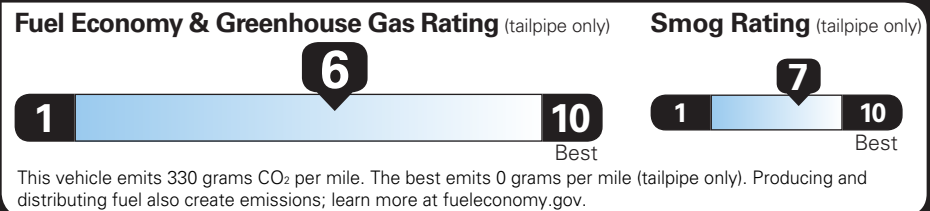

STANDARD VEHICLE PRICE \$29,500.00

OPTIONS & PRICING

OPTIONS INSTALLED BY THE MANUFACTURER (MAY REPLACE STANDARD EQUIPMENT SHOWN)

FLEET PROCESSING OPTION	INC.
TOTAL OPTIONS	\$0.00
TOTAL VEHICLE & OPTIONS	\$29,500.00
DESTINATION CHARGE	1,195.00

TOTAL VEHICLE PRICE* \$30,695.00

EPA DOT Fuel Economy and Environment

Gasoline Vehicle

Fuel Economy

27 MPG combined city/hwy

25 city

30 highway

3.7 gallons per 100 miles

Small SUVs range from 16 to 120 MPG. The best vehicle rates 141 MPGe.

You save \$0 in fuel costs over 5 years compared to the average new vehicle.

Annual fuel cost \$1,500

Actual results will vary for many reasons, including driving conditions and how you drive and maintain your vehicle. The average new vehicle gets 27 MPG and costs \$7,500 to fuel over 5 years. Cost estimates are based on 15,000 miles per year at \$2.70 per gallon. MPGe is miles per gasoline gallon equivalent. Vehicle emissions are a significant cause of climate change and smog.