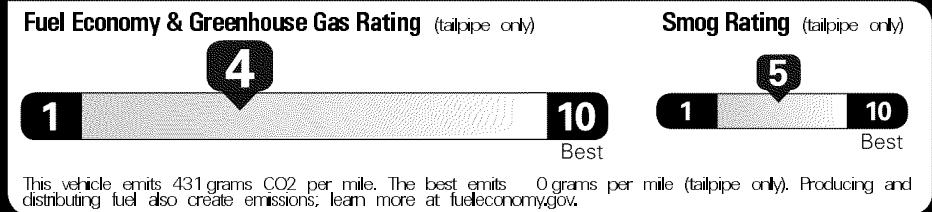

MANUFACTURER'S SUGGESTED RETAIL PRICE **$33,800.00**

OPTIONAL EQUIPMENT

FE	50 State Emissions	
OF	TRD PREMIUM OFF ROAD PACKAGE (Double Cab A/T): Includes Dual Zone Automatic Climate Control, Leather-Trimmed Seats with Heated Leather Front Seats, Entune Premium JBL Audio with Integrated Navigation and App Suite, Auto-Headlights, and Moonroof	2,890.00
TP	Technology Package: Rear Parking Assist Sonar and Blind Spot Monitor (BSM) and Rear Cross-Traffic Alert (RCTA)	770.00
2T.	All-Weather Flr Liner/Door Sill Protector	248.00
D5.	Door Edge Guard	140.00
R2.	5" Oval Tube Step - Black	469.00

Original - Copy

Created on 2019-08-23 05:41:28 (UTC)

EPA DOT Fuel Economy and Environment

Gasoline Vehicle

Fuel Economy

21 MPG Small Pickups range from 17 to 23 MPG. The best vehicle rates 136 MPGe.

19 24
combined city/hwy city highway

4.8 gallons per 100 miles

You spend $2,000
more in fuel costs over 5 years compared to the average new vehicle.

Annual fuel Cost
$ 1,800

Actual results will vary for many reasons, including driving conditions and how you drive and maintain your vehicle. The average new vehicle gets 27 MPG and costs $7,000 to fuel over 5 years. Cost estimates are based on 15,000 miles per year at $2.55 per gallon. MPGe is miles per gasoline gallon equivalent. Vehicle emissions are a significant cause of climate change and smog.

fueleconomy.gov
Calculate personalized estimates and compare vehicles

DELIVERY, PROCESSING AND HANDLING FEE 1,095.00

TOTAL $39,412.00

The New Vehicle Limited Warranty provides 3-year/36,000 mile basic coverage, 5-year/60,000 mile powertrain coverage, plus 5-year/unlimited mile corrosion perforation coverage. See Warranty and Maintenance Guide for details. An extended service contract may be available for the vehicle. Ask dealer for details. Manufacturer's suggested retail price includes manufacturer's recommended pre-delivery service. Gasoline, license and title fees, applicable federal, state and local taxes and dealer and distributor installed options and accessories are not included in the manufacturer's suggested retail price.

ToyotaCare, which covers normal factory scheduled maintenance for two years or 25,000 miles, whichever occurs first, is included as part of the sales price of the vehicle for qualifying buyers. See participating dealer for eligibility and coverage details.

Delivered by Truck to: 04137
SOUTH COAST TOYOTA
1966 HARBOR BLVD.
COSTA MESA CA92627