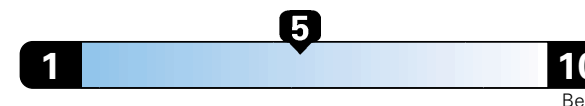

ALFA ROMEO STELVIO AWD

2018 MODEL YEAR

THIS VEHICLE IS MANUFACTURED TO MEET SPECIFIC UNITED STATES REQUIREMENTS. THIS VEHICLE IS NOT MANUFACTURED FOR SALE OR REGISTRATION OUTSIDE OF THE UNITED STATES.

MANUFACTURER'S SUGGESTED RETAIL PRICE OF THIS MODEL INCLUDING DEALER PREPARATION

Base Price: **$41,995**

ALFA STELVIO AWD

Exterior Color: Verde (Green) Visconti Metallic Exterior Paint

Interior Color: Black / Chocolate Interior Colors

Interior: Leather Seats

Engine: 2.0L I4 Direct Injection Turbo Engine

Transmission: 8-Speed Automatic Transmission

STANDARD EQUIPMENT (UNLESS REPLACED BY OPTIONAL EQUIPMENT)

FUNCTIONAL/SAFETY FEATURES

- Supplemental Front Seat-Mounted Side Airbags
- LATCH Ready Child Seat Anchor System
- Rear Parking Assist Sensors
- Rear Back-Up Camera
- Remote Keyless Entry
- Pushbutton Start
- Remote-Start System
- Stop-Start Systems
- Alfa DNA Drive Mode System
- Carbon Fiber Drive Shaft
- Cruise Control
- Power Folding Heated Mirrors
- Rain-Sensitive Windshield Wipers
- Power Liftgate with Remote Liftgate Release
- Hill Descent Control
- Engine Cover with Alfa Romeo Script

INTERIOR FEATURES

- 6.5-Inch AM / FM Radio with Bluetooth®
- Cluster 7.0-Inch TFT Color Display
- 8-Speaker Audio System
- 12V Center Console Power Outlet
- Media Input Hub with Aux
- Dual Rear Charge USB Ports
- Leather-Wrapped Flat Bottom Steering Wheel
- Steering Wheel Mounted Audio Controls
- Ambient Lighting Package
- Auto-Dimming Rear View Mirror with Microphone
- A/C Auto Temperature Control w/Dual Zone Control
- Driver Side Instrument Panel Storage Bin
- Power 6-Way Driver Seat
- Power 6-Way Front Passenger Seat
- Power 4-Way Driver Lumbar Adjust
- Power 4-Way Passenger Lumbar Adjust
- Cargo Compartment Cover

EXTERIOR FEATURES