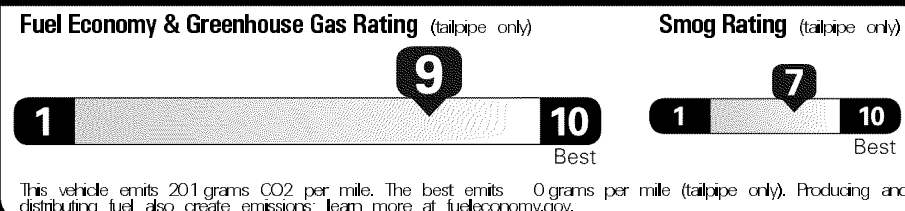

\$41,810.00

EPA DOT Fuel Economy and Environment

Gasoline Vehicle

You save \$3,000
 in fuel costs over 5 years compared to the average new vehicle.

Annual fuel cost \$900

Actual results will vary for many reasons, including driving conditions and how you drive and maintain your vehicle. The average new vehicle gets 27 MPG and costs \$7,500 to fuel over 5 years. Cost estimates are based on 15,000 miles per year at \$2.70 per gallon. MPGe is miles per gasoline gallon equivalent. Vehicle emissions are a significant cause of climate change and smog.