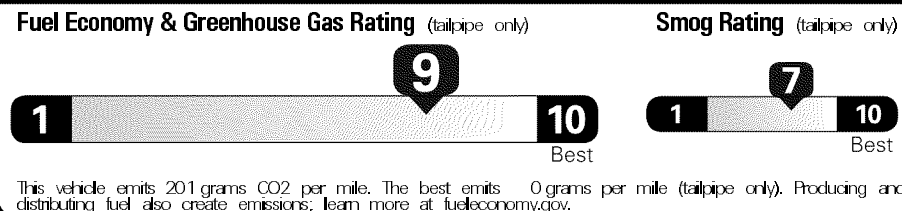

\$41,810.00

EPA DOT Fuel Economy and Environment

Gasoline Vehicle

You save \$3,000
 in fuel costs over 5 years compared to the average new vehicle.

Annual fuel cost \$900

Actual results will vary for many reasons, including driving conditions and how you drive and maintain your vehicle. The average new vehicle gets 27 MPG and costs \$7,500 to fuel over 5 years. Cost estimates are based on 15,000 miles per year at \$2.70 per gallon. MPGe is miles per gasoline gallon equivalent. Vehicle emissions are a significant cause of climate change and smog.