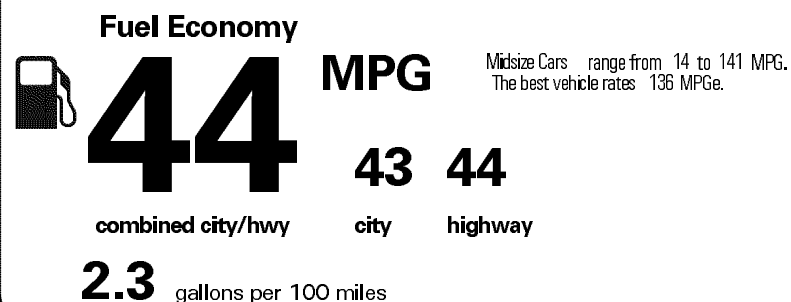

\$41,810.00

EPA DOT Fuel Economy and Environment

Gasoline Vehicle

You save \$3,000
 in fuel costs over 5 years compared to the average new vehicle.

Annual fuel cost \$900

Actual results will vary for many reasons, including driving conditions and how you drive and maintain your vehicle. The average new vehicle gets 27 MPG and costs \$7,500 to fuel over 5 years. Cost estimates are based on 15,000 miles per year at \$2.70 per gallon. MPGe is miles per gasoline gallon equivalent. Vehicle emissions are a significant cause of climate change and smog.