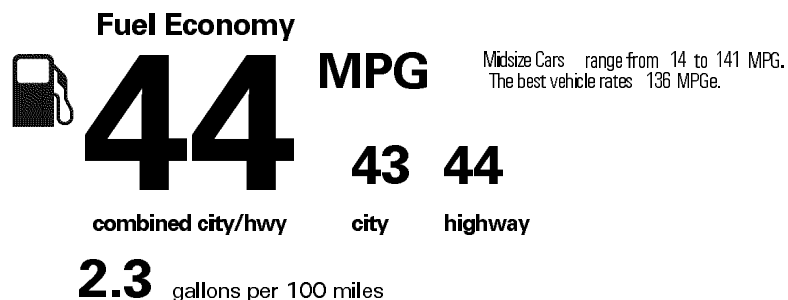

EPA DOT Fuel Economy and Environment

Gasoline Vehicle