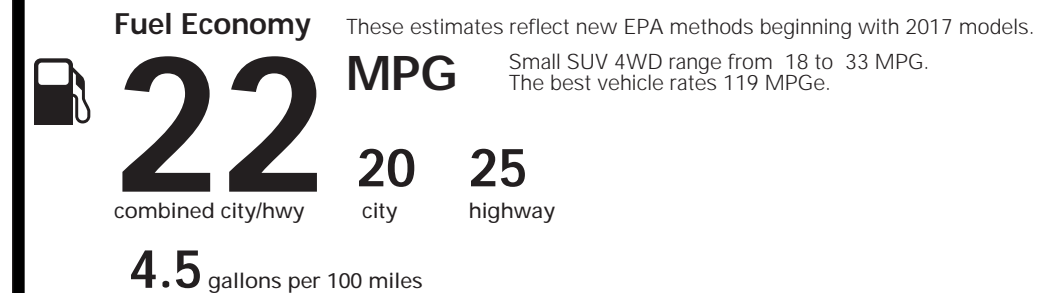

EPA DOT Fuel Economy and Environment

Gasoline Vehicle

You spend **\$1,250** more in fuel costs over 5 years compared to the average new vehicle.

Annual fuel cost **\$1,650**

Fuel Economy & Greenhouse Gas Rating (tailpipe only)