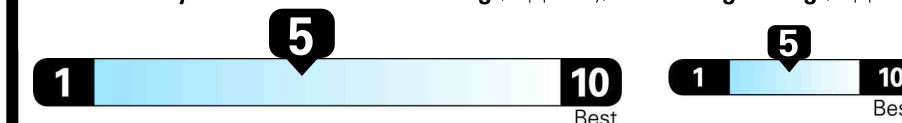

EPA DOT Fuel Economy and Environment

Gasoline Vehicle

Fuel Economy
24 MPG
combined city/hwy city highway
4.2 gallons per 100 miles

Mid-Size Cars range from 13 to 114 MPG. The best vehicle rates 119 MPGe.

You spend $1,250 more in fuel costs over 5 years compared to the average new vehicle.

Annual fuel COST $2,050

Fuel Economy & Greenhouse Gas Rating (tailpipe only) **Smog Rating** (tailpipe only)