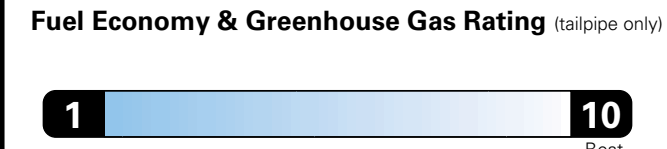

TOTAL PRICE: * $45,190

WARRANTY COVERAGE
5-year or 60,000-mile Powertrain Limited Warranty.
3-year or 36,000-mile Basic Limited Warranty.
Ask Dealer for a copy of the limited warranties or see your owner's manual for details.

**5 YEAR / 60,000 MILE
POWERTRAIN WARRANTY**

Fuel Economy and Environment

Fuel Economy
N/A
combined city/hwy city highway
N/A gallons per 100 miles

Heavy duty vehicle,
no label required.

You spend
N/A
in fuel costs
over 5 years
compared to the
average new vehicle.

Annual fuel cost
N/A