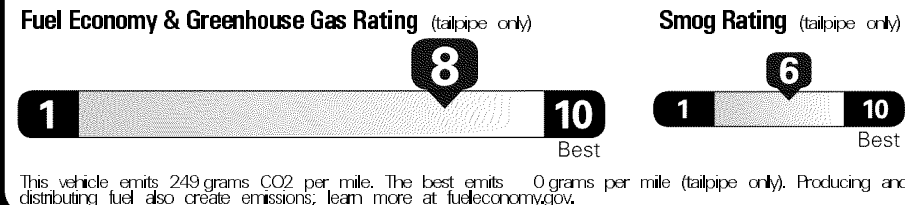

MANUFACTURER'S SUGGESTED RETAIL PRICE $21,090.00

1. **OPTIONAL EQUIPMENT**
2. FE 50 State Emissions
   - SE SE Package 1,400.00
   - SE Preferred Package Includes: Entune 3.0 Audio Plus w/App Suite, 8" Touch Screen, 6 Speakers, HandsFree Bluetooth Phone/Music, USB Media Port, 1 USB Charge-Port SiriusXM w/3-Month All Access Trial Siri Eyes Free, Apple CarPlay Compatible Blind Spot Monitor
   - 2T. All Weather Floor Liner Package 229.00

Not Original - Copy

Created on 2019-04-09 05:20:29 (UTC)

EPA DOT Fuel Economy and Environment

Gasoline Vehicle

Fuel Economy

36 MPG
combined city/hwy

32 city 42 highway

2.8 gallons per 100 miles

Compacts range from 14 to 119 MPG. The best vehicle rates 136 MPGe.

You save $1,750
in fuel costs over 5 years compared to the average new vehicle.

Annual fuel cost $1,050

Actual results will vary for many reasons, including driving conditions and how you drive and maintain your vehicle. The average new vehicle gets 27 MPG and costs $7,000 to fuel over 5 years. Cost estimates are based on 15,000 miles per year at $2.55 per gallon. MPGe is miles per gasoline gallon equivalent. Vehicle emissions are a significant cause of climate change and smog.

fuelconomy.gov
Calculate personalized estimates and compare vehicles

DELIVERY, PROCESSING AND HANDLING FEE 930.00

TOTAL $23,649.00

The New Vehicle Limited Warranty provides 3-year/36,000 mile basic coverage, 5-year/60,000 mile powertrain coverage, plus 5-year/unlimited mile corrosion perforation coverage. See Warranty and Maintenance Guide for details. An extended service contract may be available for the vehicle. Ask dealer for details. Manufacturer's suggested retail price includes manufacturer's recommended pre-delivery service. Gasoline, license and title fees, applicable federal, state and local taxes and dealer and distributor installed options and accessories are not included in the manufacturer's suggested retail price.

ToyotaCare, which covers normal factory scheduled maintenance for two years or 25,000 miles, whichever occurs first, is included as part of the sales price of the vehicle for qualifying buyers. See participating dealer for eligibility and coverage details.

Delivered by Truck to: 04421
ROSEVILLE TOYOTA
700 AUTOMALL DRIVE
ROSEVILLE CA95661