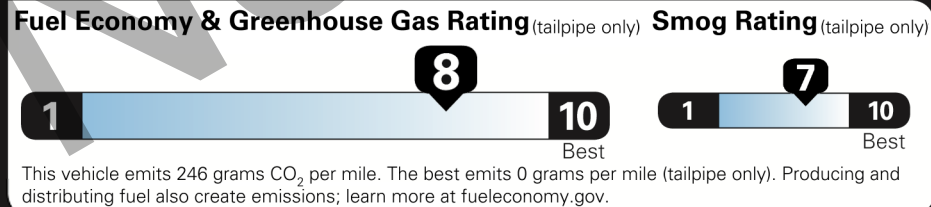

DISTRIBUTOR'S INSTALLED OPTIONS		
XY900	TOYOGUARD Platinum Includes: 2 Oil and Filter Changes at any Toyota Dealer Four Tire Rotations Roadside and Rental Car Assistance Exterior Paint Sealant and Interior Protector	699.00
MC101 FP500	Carpet Floor Mats Southeast Toyota Distributor Plus Includes: Certified Technician 46 Point Quality Inspection Digital Picture Asset Program	399.00 0.00

EPA DOT Fuel Economy and Environment

Gasoline Vehicle

You save \$2,000
 in fuel costs over 5 years compared to the average new vehicle.

Annual fuel cost \$1,100

Actual results will vary for many reasons, including driving conditions and how you drive and maintain your vehicle. The average new vehicle gets 27 MPG and costs \$7,500 to fuel over 5 years. Cost estimates are based on 15,000 miles per year at \$2.70 per gallon. MPGe is miles per gasoline gallon equivalent. Vehicle emissions are a significant cause of climate change and smog.