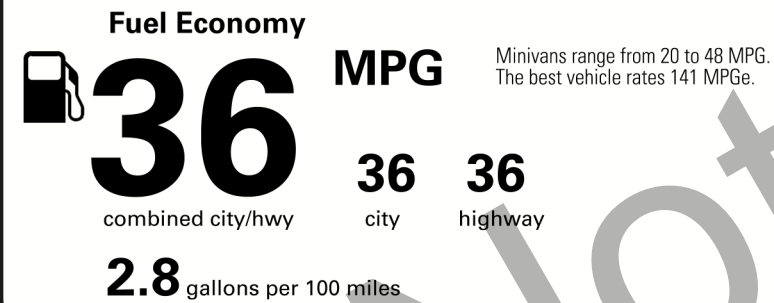

MANUFACTURER'S SUGGESTED RETAIL PRICE

\$ 46,700.00

OPTIONAL EQUIPMENT		
FE	50 State Emissions	0.00
ST	Temporary Spare Tire	75.00

SOUTHEAST TOYOTA DISTRIBUTORS, LLC

TOTAL FROM MANUFACTURER'S LABEL \$ 47,950.00

EPA DOT Fuel Economy and Environment

Gasoline Vehicle

You save \$2,000
 in fuel costs over 5 years compared to the average new vehicle.

Annual fuel cost \$1,100

Actual results will vary for many reasons, including driving conditions and how you drive and maintain your vehicle. The average new vehicle gets 27 MPG and costs \$7,500 to fuel over 5 years. Cost estimates are based on 15,000 miles per year at \$2.70 per gallon. MPGe is miles per gasoline gallon equivalent. Vehicle emissions are a significant cause of climate change and smog.