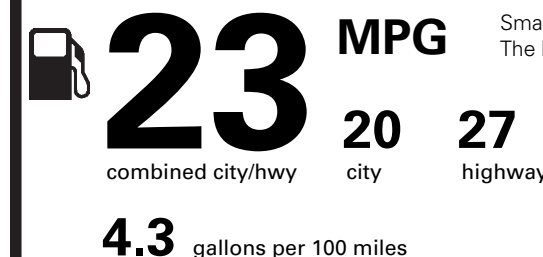

125.00

PRICE INFORMATION

BASE PRICE	\$33,395.00
TOTAL OPTIONS/OTHER	125.00
TOTAL VEHICLE & OPTIONS/OTHER	33,520.00
DESTINATION & DELIVERY	995.00

EPA DOT Fuel Economy and Environment

Gasoline Vehicle

Fuel Economy

Small SUVs range from 18 to 37 MPG. The best vehicle rates 136 MPGe.

You spend **\$1,000**

more in fuel costs over 5 years compared to the average new vehicle.

Annual fuel cost **\$1,550**

Fuel Economy & Greenhouse Gas Rating (tailpipe only) Smog Rating (tailpipe only)