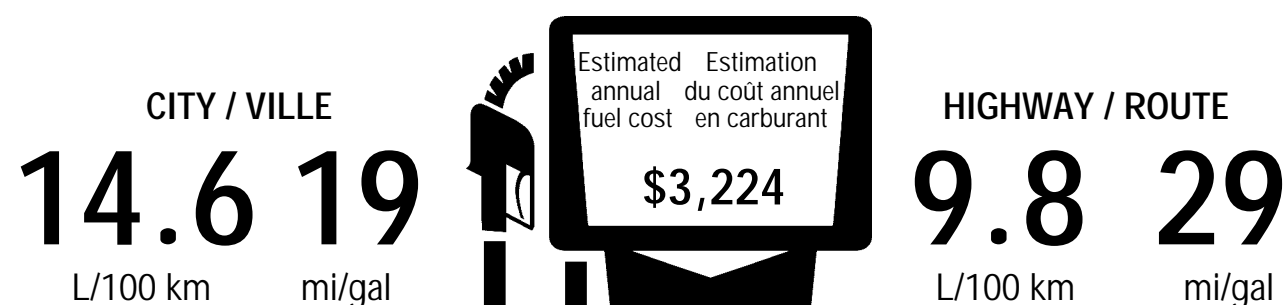

Chrysler Canada Inc.

**5-YEAR / 100,000-KM
$0 DEDUCTIBLE
POWERTRAIN WARRANTY**

24-Hour Roadside Assistance

FULLY TRANSFERABLE

2014 Chrysler, Jeep Dodge and Ram vehicles are backed by a 5-year or 100,000-kilometre fully transferable Powertrain Limited Warranty* with $0 deductible plus 24-hour roadside assistance.+ SRT vehicles are backed by a 3-year or 60,000-kilometre fully transferable Powertrain Limited Warranty* with $0 deductible plus 24-hour roadside assistance. Basic Warranty coverage is for 3 years or 60,000 kilometres.* Rust-through coverage on all body sheet metal is for 3 years. The Cummins Turbo Diesel engine is protected by a separate Limited Warranty, covering the engine for 5 years or 160,000 kilometres.* The EcoDiesel engine is backed by a 5-year or 100,000-kilometre fully transferable Powertrain Limited Warranty* with $0 deductible plus 24-hour roadside assistance.+

* Whichever comes first. Some conditions may apply.+The 5-year/100,000-kilometre Powertrain Limited Warranty does not apply to vehicles sold for certain commercial uses. See your retailer for full details.

*This Vehicle Is Manufactured To Meet Specific Canadian Requirements.
This Vehicle Is Not Manufactured For Sale Or Registration Outside Of Canada.*

ENERGUIDE

Ask your dealer for the **FUEL CONSUMPTION GUIDE**
or call 1-800-387-2000.

00000000000000000000000000000000

00000000000000

These estimates are based on the Government of Canada's approved criteria and testing methods. The actual fuel consumption of this vehicle may vary. Refer to the Fuel Consumption Guide.

Données obtenues selon les critères et méthodes d'essais approuvés par le Gouvernement du Canada. La consommation réelle de carburant de ce véhicule peut varier. Consultez le Guide de consommation de carburant.

**Demandez le GUIDE DE CONSOMMATION DE CARBURANT
à votre concessionnaire ou composez le 1-800-387-2000.**