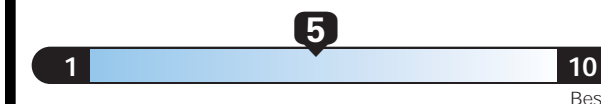

OPTIONAL EQUIPMENT (May Replace Standard Equipment)

Customer Preferred Package 2GB

6-Speed Automatic Transmission

Tip Start

AutoStick® Automatic Transmission

Remote Start System

DESTINATION CHARGE

$995

TOTAL PRICE: * $25,290

WARRANTY COVERAGE

5-year or 100,000-mile Powertrain Limited Warranty.

3-year or 36,000-mile Basic Limited Warranty.

5-year or 100,000-mile Roadside Assistance; certain restrictions apply.

Ask Dealer for a copy of the limited warranties or see your owner's manual for details.

**5 YEAR / 100,000 MILE
POWERTRAIN WARRANTY**

Assembly Point/Port of Entry: BELVIDERE, ILLINOIS, U.S.A.

VIN: 1C4-NJRFB6FD-135498

L4-VON: 5476

S.L.
1012

THIS LABEL IS ADDED TO THIS VEHICLE TO COMPLY WITH FEDERAL LAW. THE LABEL CANNOT BE REMOVED OR ALTERED PRIOR TO DELIVERY TO THE ULTIMATE PURCHASER.

* STATE AND/OR LOCAL TAXES IF ANY, LICENSE AND TITLE FEES AND DEALER SUPPLIED AND INSTALLED OPTIONS AND ACCESSORIES ARE NOT INCLUDED IN THIS PRICE. DISCOUNT, IF ANY, IS BASED ON PRICE OF OPTIONS IF PURCHASED SEPARATELY.

EPA DOT Fuel Economy and Environment

Gasoline Vehicle

Fuel Economy

23 MPG
combined city/hwy

21 city
27 highway

4.3 gallons per 100 miles

Small SUV 4WD range from 16 to 31 MPG. The best vehicle rates 119 MPGe.

You spend $500 more in fuel costs over 5 years compared to the average new vehicle.

Annual fuel cost **$2,300**

Fuel Economy & Greenhouse Gas Rating (tailpipe only)

Smog Rating (tailpipe only)

This vehicle emits 385 grams CO2 per mile. The best emits 0 grams per mile (tailpipe only). Producing and distributing fuel also creates emissions; learn more at fuel economy.gov

Actual results will vary for many reasons, including driving conditions and how you drive and maintain your vehicle. The average new vehicle gets 24 MPG and cost $11,000 to fuel over 5 years. Cost estimates are based on 15,000 miles per year at $3.50 per gallon. MPGe is miles per gasoline gallon equivalent. Vehicle emissions are a significant cause of climate change and smog.

fuel economy.gov

Calculate personalized estimates and compare vehicles

Smartphone QR Code™