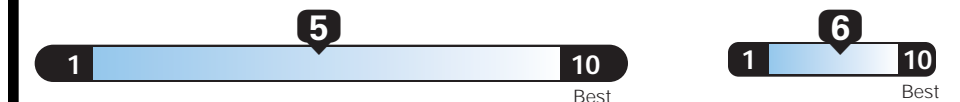

EPA DOT Fuel Economy and Environment

Gasoline Vehicle

You spend **\$1,250** more in fuel costs over 5 years compared to the average new vehicle.

Annual fuel cost **\$1,650**

Fuel Economy & Greenhouse Gas Rating (tailpipe only) Smog Rating (tailpipe only)