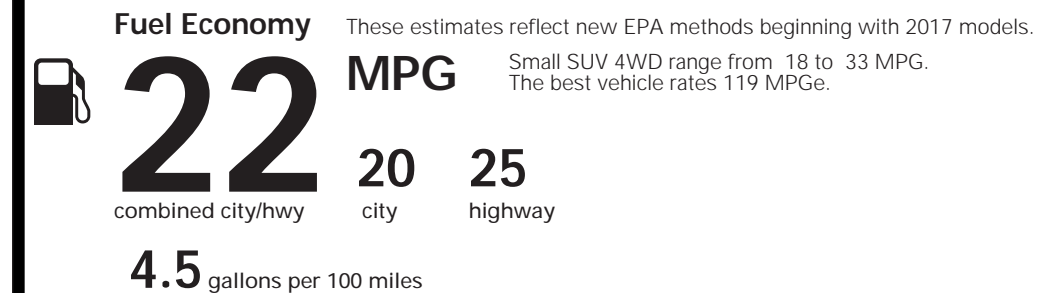

EPA DOT Fuel Economy and Environment

Gasoline Vehicle

You spend **\$1,250** more in fuel costs over 5 years compared to the average new vehicle.

Annual fuel cost **\$1,650**

Fuel Economy & Greenhouse Gas Rating (tailpipe only) Smog Rating (tailpipe only)