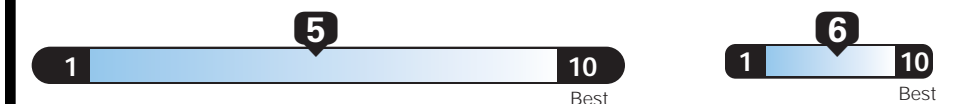

This vehicle emits 385 grams CO2 per mile. The best emits 0 grams per mile (tailpipe only). Producing and distributing fuel also creates emissions; learn more at fuel economy.gov

Actual results will vary for many reasons, including driving conditions and how you drive and maintain your vehicle. The average new vehicle gets 24 MPG and cost $11,000 to fuel over 5 years. Cost estimates are based on 15,000 miles per year at $3.50 per gallon. MPGe is miles per gasoline gallon equivalent. Vehicle emissions are a significant cause of climate change and smog.

fuel economy.gov
Calculate personalized estimates and compare vehicles