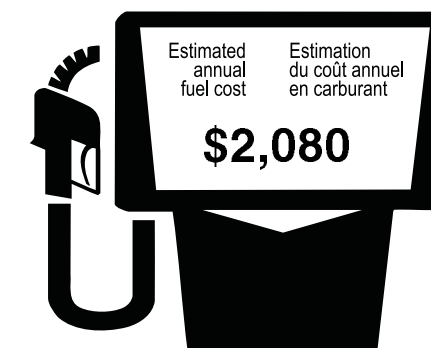

DL012 N REC2X 440 000240 11 01 13

ENERGUIDE

Ask your dealer for the FUEL CONSUMPTION GUIDE or CALL 1-800-387-2000

2014 ESCAPE 4WD, 1.6L GTDI, 6 SPEED SELECT SHIFT TRANSMISSION

CITY/VILLE

9.2 / 31
L/100 km mi/gal