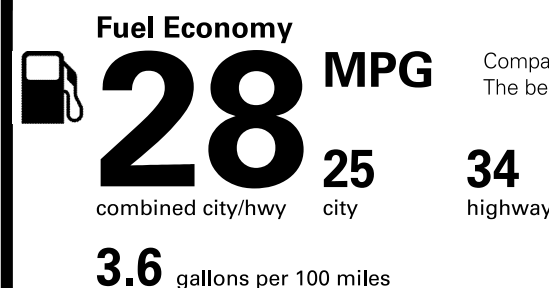

Manufacturer's Suggested Retail Price: **$19,795.00**

DRIVER CARE PACKAGE

WARRANTY INFORMATION

1. Volkswagen New Vehicle Limited Warranty * 3 years/36,000 miles (whichever occurs first)
   - Powertrain Limited Warranty * 5 years/60,000 miles (whichever occurs first)
   - Limited Warranty against Corrosion Perforation * 12 years/120,000 miles (whichever occurs first)
2. Please ask your dealer for a copy of the Volkswagen warranty booklet for details.
- 24-HOUR ROADSIDE ASSISTANCE
4. * 3 years/36,000 miles (whichever occurs first) (Towing, Jump Starts, Tire Changes, Out of Fuel, and Lock-Out) Provided by a third party supplier

PACKAGES/OPTIONS

- Pure White Exterior No Charge
- Titan Black Interior No Charge
- Monster Mats® (set of 4), Heavy Duty Trunk Liner with VW CarGo Blocks $235.00
- Roadside Assistance Kit $85.00
- First Aid Kit $35.00
- 6-Speed Automatic Transmission No Charge

Destination Charge **$820.00**

Total Price: $20,970.00

Fuel, license, title fees, taxes and dealer-installed accessories are not included.

PARTS CONTENT INFORMATION

FOR VEHICLES IN THIS CARLINE:	FOR THIS VEHICLE:
U.S./CANADIAN	FINAL ASSEMBLY POINT:
PARTS CONTENT: 9%	PUEBLA, MEXICO
MAJOR SOURCES OF FOREIGN	COUNTRY OF ORIGIN:
PARTS CONTENT:	ENGINE: MEXICO
MEXICO: 42%	TRANSMISSION: JAPAN

NOTE: PARTS CONTENT DOES NOT INCLUDE FINAL ASSEMBLY, DISTRIBUTION OR OTHER NON-PARTS COSTS.

EPA DOT Fuel Economy and Environment

Gasoline Vehicle

Compact Cars range from 14 to 116 MPG. The best vehicle rates 119 MPGe.

You save $1,000
in fuel costs over 5 years compared to the average new vehicle.

Annual fuel cost **$1,600**