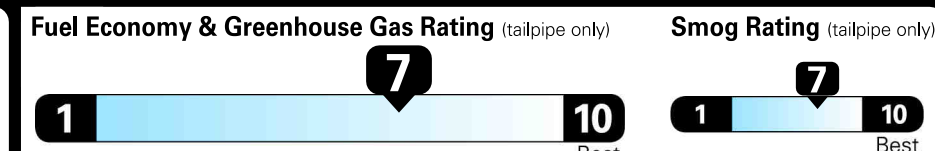

This vehicle emits 316 grams of CO₂ per mile. The best emits 0 grams per mile (tailpipe only). Producing and distributing fuel also create emissions; learn more at fueleconomy.gov.

Actual results will vary for many reasons, including driving conditions and how you drive and maintain your vehicle. The average new vehicle gets 25 MPG and costs $9,000 to fuel over 5 years. Cost estimates are based on 15,000 miles per year at $3.00 per gallon. MPGe is miles per gasoline gallon equivalent. Vehicle emissions are a significant cause of climate change and smog.

fueleconomy.gov

Calculate personalized estimates and compare vehicles

Smartphone QR Code™

GOVERNMENT 5-STAR SAFETY RATINGS

Overall Vehicle Score ★★★★★

Based on the combined ratings of frontal, side and rollover. Should ONLY be compared to other vehicles of similar size and weight.

Frontal Crash Driver Passenger ★★★★★

Based on the risk of injury in a frontal impact. Should ONLY be compared to other vehicles of similar size and weight.

Side Crash Front Seat Rear Seat ★★★★★

Based on the risk of injury in a side impact.

Rollover ★★★★★

Based on the risk of rollover in a single-vehicle crash.

Star ratings range from 1 to 5 stars (★★★★★) with 5 being the highest.

Source: National Highway Traffic Safety Administration (NHTSA).

www.safercar.gov or 1-888-327-4236

Who better to get you into a Volkswagen than us? Volkswagen Credit

Das Auto.

Disclaimer: The Monroney describes the vehicle features when the vehicle was first sold/leased to the customer and that as of the present day the actual features on the vehicle might differ from the ones listed on the Monroney label. The Monroney label is for view only purposes and must not be used to paste on the vehicle as a Monroney sticker for resale.