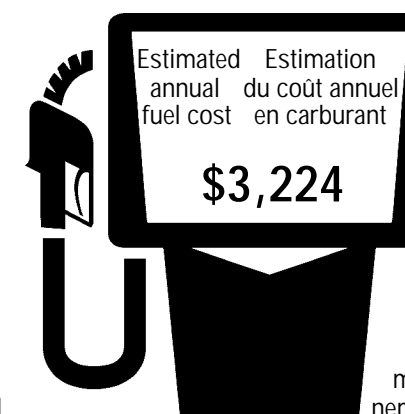

Estimated annual fuel cost
Estimation du coût annuel en carburant

$3,224

HIGHWAY / ROUTE
9.8 29
L/100 km mi/gal

These estimates are based on the Government of Canada's approved criteria and testing methods. The actual fuel consumption of this vehicle may vary. Refer to the Fuel Consumption Guide.

Canada

Données obtenues selon les critères et méthodes d'essais approuvés par le Gouvernement du Canada. La consommation réelle de carburant de ce véhicule peut varier. Consultez le Guide de consommation de carburant.

**Demandez le GUIDE DE CONSOMMATION DE CARBURANT
à votre concessionnaire ou composez le 1-800-387-2000.**