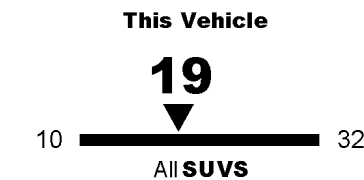

DRIVER CARE PACKAGE

WARRANTY INFORMATION

- Volkswagen New Vehicle Limited Warranty
- 3 years/36,000 miles (whichever occurs first)
- Powertrain Limited Warranty
- 10 years/100,000 miles (whichever occurs first)
- Limited Warranty against Corrosion Perforation
- 12 years/unlimited mileage
- 24-HOUR ROADSIDE ASSISTANCE
- * 3 years/36,000 miles (whichever occurs first)
- (Towing coverage for warranty-related failures and battery jump starts)
- Provided by a third party supplier

VOLKSWAGEN CAREFREE MAINTENANCE

Scheduled maintenance services described in the Volkswagen Maintenance booklets are covered at no charge for 3 years/36,000 miles (whichever occurs first)

PACKAGES/OPTIONS

Black Exterior	No Charge
Black Anthracite Interior	No Charge
Trailer Hitch (increases max tow rating to 7,700 lbs)	$500.00
Touareg Mat Kit-Rubber Mats (set of 4) and Trunk Liner	$235.00
8-Speed Automatic Transmission	No Charge

Destination Charge **$820.00**

Total Price: $46,005.00

Fuel, license, title fees, taxes and dealer-installed accessories are not included.

The Premium SUV with the Soul of a Volkswagen.

These estimates reflect new EPA methods beginning with 2008 models.

CITY MPG

16

Expected range for most drivers
13 to 19 MPG

HIGHWAY MPG

23

Expected range for most drivers
19 to 27 MPG

Estimated Annual Fuel Cost $2,525

based on 15,000 miles at $3.20 per gallon

Combined Fuel Economy

Your actual mileage will vary depending on how you drive and maintain your vehicle.

Volkswagen of America, Inc.

SOLD TO: 402181
LARRY ROESCH VW OF BENSENVILLE
313 WEST GRAND AVENUE
BENSENVILLE, IL 60106

SHIP TO: 402181
LARRY ROESCH VW OF BENSENVILLE
313 WEST GRAND AVENUE
BENSENVILLE, IL 60106

VIN: WVGFF9BP2BD006039
Port of Entry: HOUSTON
Transportation Method: TRUCK
COMM NUM: H31564

Frontal Crash	Driver Passenger	Not Rated Not Rated

Star ratings based on the risk of injury in a frontal impact. Frontal ratings should ONLY be compared to other vehicles of similar size and weight.

Side Crash	Front Seat Rear Seat	Not Rated Not Rated

Star ratings based on the risk of injury in a side impact.

Rollover Not Rated

Star ratings based on the risk of rollover in a single vehicle crash.

Star ratings range from 1 to 5 stars (★★★★★) with 5 being the highest.

Source: National Highway Traffic Safety Administration (NHTSA).

PARTS CONTENT INFORMATION

FOR VEHICLES IN THIS CARLINE:	FOR THIS VEHICLE:
U.S./CANADIAN	FINAL ASSEMBLY POINT:
PARTS CONTENT: 1%	BRATISLAVA, SLOVAKIA
MAJOR SOURCES OF FOREIGN	COUNTRY OF ORIGIN:
PARTS CONTENT:	ENGINE: GERMANY
GERMANY: 60%	TRANSMISSION: JAPAN

NOTE: PARTS CONTENT DOES NOT INCLUDE FINAL ASSEMBLY, DISTRIBUTION OR OTHER NON-PARTS COSTS.

Disclaimer: The Monroney describes the vehicle features when the vehicle was first sold/leased to the customer and that as of the present day the actual features on the vehicle might differ from the ones listed on the Monroney label. The Monroney label is for view only purposes and must not be used to paste on the vehicle as a Monroney sticker for resale.