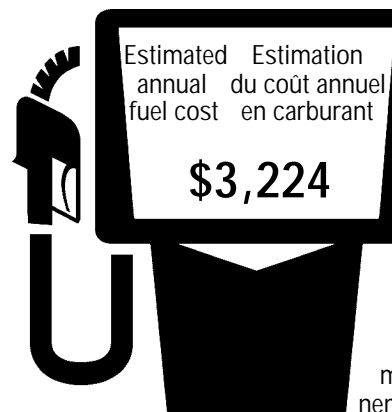

5-YEAR / 100,000-KM
$0 DEDUCTIBLE
POWERTRAIN WARRANTY

24-Hour Roadside Assistance

FULLY TRANSFERABLE

2014 Chrysler, Jeep Dodge and Ram vehicles are backed by a 5-year or 100,000-kilometre fully transferable Powertrain Limited Warranty* with $0 deductible plus 24-hour roadside assistance.+ SRT vehicles are backed by a 3-year or 60,000-kilometre fully transferable Powertrain Limited Warranty* with $0 deductible plus 24-hour roadside assistance. Basic Warranty coverage is for 3 years or 60,000 kilometres.* Rust-through coverage on all body sheet metal is for 3 years. The Cummins Turbo Diesel engine is protected by a separate Limited Warranty, covering the engine for 5 years or 160,000 kilometres.* The EcoDiesel engine is backed by a 5-year or 100,000-kilometre fully transferable Powertrain Limited Warranty* with $0 deductible plus 24-hour roadside assistance.+

* Whichever comes first. Some conditions may apply.†The 5-year/100,000-kilometre Powertrain Limited Warranty does not apply to vehicles sold for certain commercial uses. See your retailer for full details.

*This Vehicle Is Manufactured To Meet Specific Canadian Requirements.
This Vehicle Is Not Manufactured For Sale Or Registration Outside Of Canada.*

ENERGUIDE

Ask your dealer for the FUEL CONSUMPTION GUIDE
or call 1-800-387-2000.

000000000000000000000000000000

00000000000000

CITY / VILLE
14.6 19
L/100 km mi/gal

HIGHWAY / ROUTE
9.8 29
L/100 km mi/gal

These estimates are based on the Government of Canada's approved criteria and testing methods. The actual fuel consumption of this vehicle may vary. Refer to the Fuel Consumption Guide.

Canada

Données obtenues selon les critères et méthodes d'essais approuvés par le Gouvernement du Canada. La consommation réelle de carburant de ce véhicule peut varier. Consultez le Guide de consommation de carburant.

**Demandez le GUIDE DE CONSOMMATION DE CARBURANT
à votre concessionnaire ou composez le 1-800-387-2000.**