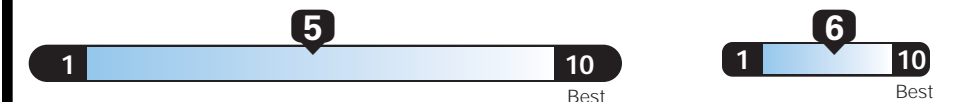

This vehicle emits 416 grams CO2 per mile. The best emits 0 grams per mile (tailpipe only). Producing and distributing fuel also creates emissions; learn more at fuelconomy.gov

Actual results will vary for many reasons, including driving conditions and how you drive and maintain your vehicle. The average new vehicle gets 26 MPG and cost $7,000 to fuel over 5 years. Cost estimates are based on 15,000 miles per year at $2.45 per gallon. MPGe is miles per gasoline gallon equivalent. Vehicle emissions are a significant cause of climate change and smog.

fuelconomy.gov

Calculate personalized estimates and compare vehicles