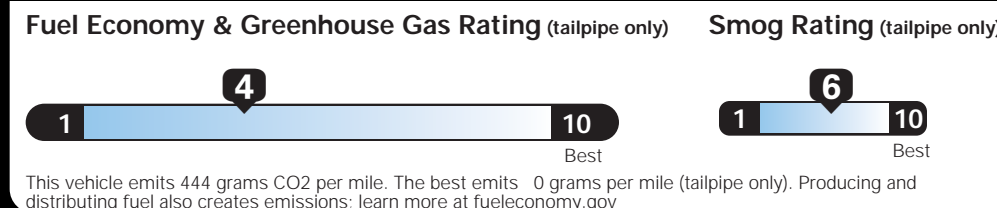

Base Price: \$30,995

DODGE GRAND CARAVAN R/T
Exterior Color: Billet Silver Metallic Clear Coat Exterior Paint
Interior Color: Black Interior Color
Interior: Leather-Trimmed Bucket Seats
Engine: 3.6-Liter V6 24-Valve VVT Engine
Transmission: 6-Speed Automatic 62TE Transmission

For more information visit: www.dodge.com
 or call 1-800-4ADODGE

FCA US LLC

EPA DOT Fuel Economy and Environment

E85 Flexible-Fuel Vehicle Gasoline-Ethanol (E85)

You spend \$2,250
 more in fuel costs over 5 years compared to the average new vehicle.

Annual fuel COST \$2,250

Actual results will vary for many reasons, including driving conditions and how you drive and maintain your vehicle. The average new vehicle gets 25 MPG and cost \$9,000 to fuel over 5 years. Cost estimates are based on 15,000 miles per year at \$3.00 per gallon. This is a dual fueled automobile. MPGe is miles per gasoline gallon equivalent. Vehicle emissions are a significant cause of climate change and smog.