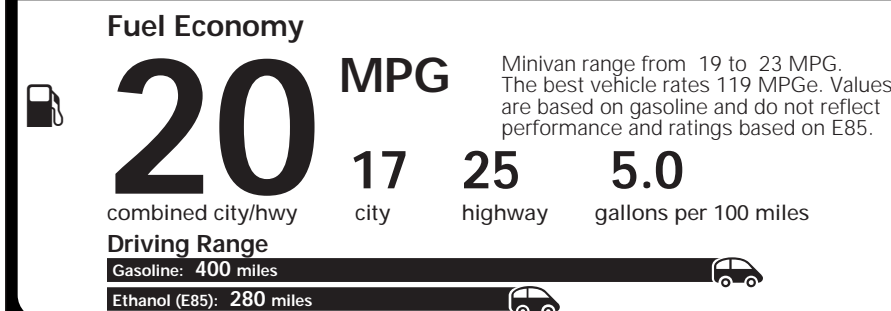

Base Price: \$30,995

DODGE GRAND CARAVAN R/T
Exterior Color: Billet Silver Metallic Clear Coat Exterior Paint
Interior Color: Black Interior Color
Interior: Leather-Trimmed Bucket Seats
Engine: 3.6-Liter V6 24-Valve VVT Engine
Transmission: 6-Speed Automatic 62TE Transmission

For more information visit: www.dodge.com
 or call 1-800-4ADODGE

FCA US LLC

EPA DOT Fuel Economy and Environment

E85 Flexible-Fuel Vehicle Gasoline-Ethanol (E85)

You spend \$2,250
 more in fuel costs over 5 years compared to the average new vehicle.