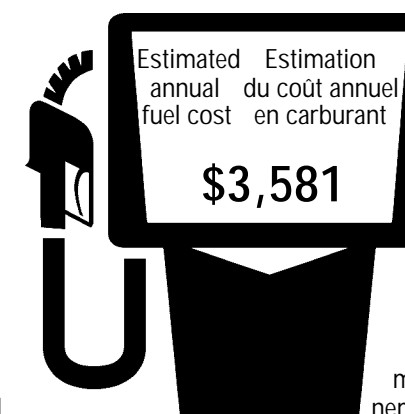

* Whichever comes first. Some conditions may apply.†The 5-year/100,000-kilometre Powertrain Limited Warranty does not apply to vehicles sold for certain commercial uses. See your retailer for full details.

Attention:

Fuel economy ratings on EnerGuide labels for 2015 models have been calculated using a NEW Government of Canada test method. This NEW test method will apply to all 2015 model year vehicles sold in Canada.

For more information please visit the Government of Canada website: www.vehicles.nrcan.gc.ca

ENERGUIDE

Ask your dealer for the FUEL CONSUMPTION GUIDE
or call 1-800-387-2000.

CITY / VILLE*
16.2 17
L/100 km mi/gal

*Ratings reflect NEW test methods
vehicles.nrcan.gc.ca

HIGHWAY / ROUTE*
11.5 25
L/100 km mi/gal

*Les cotes reflètent des
NOUVELLES méthodes d'essai
vehicules.nrcan.gc.ca

These estimates are based on the Government of Canada's approved criteria and testing methods. The actual fuel consumption of this vehicle may vary. Refer to the Fuel Consumption Guide.

Canada

Données obtenues selon les critères et méthodes d'essais approuvés par le Gouvernement du Canada. La consommation réelle de carburant de ce véhicule peut varier. Consultez le Guide de consommation de carburant.

Demandez le GUIDE DE CONSOMMATION DE CARBURANT
à votre concessionnaire ou composez le 1-800-387-2000.