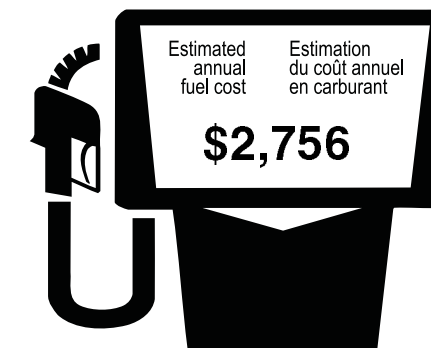

- 3 YR/60,000 KM BASIC POWERTRAIN
- 5YEAR/100,000 KM ROADSIDE ASSISTANCE 24 HR

INCLUDED ON THIS VEHICLE (MSRP)*

EQUIPMENT GROUP 400A

OPTIONAL EQUIPMENT

2014 MODEL YEAR	
FEDERAL EXCISE TAX	100.00
.22" MACH/POLISHED ALUM WHEELS	
.P265/40R22 BSW TIRES	
DRIVERS ENTRY PACKAGE	1,000.00
CANADIAN TOURING PKG DISC	700.00
POWER LIFTGATE	
VISION PACKAGE	650.00
BLIND SPOT MONITORING SYS	
CANADIAN TOURING PACKAGE	2,550.00
.VOICE ACTIVATED NAVIGATION SY	
.PANORAMIC ROOF	
RUBBER FLOOR MATS	150.00
ENGINE BLOCK HEATER	100.00

PRICE INFORMATION

BASE PRICE	$43,599.00
TOTAL OPTIONS	3,850.00
TOTAL VEHICLE & OPTIONS	47,449.00
DESTINATION & DELIVERY	1,650.00

"THIS VEH. NOT INTENDED FOR SALE OR REGISTRATION IN US" RETAIL PRICES EXCLUDE GST/HST

TOTAL MSRP $49,099.00

* MANUFACTURER'S SUGGESTED RETAIL PRICE = MSRP
* NOTE: THIS PRICE HAS BEEN DEVELOPED AS A GUIDE. DEALERS MAY SELL FOR LESS AND ARE NOT UNDER ANY OBLIGATION TO ACCEPT THIS SUGGESTED RETAIL PRICE.

RAMP ONE/
TERMINAL UN

CL60

RAMP TWO/
TERMINAL DEUX

FINAL ASSEMBLY PLANT/
USINE DE MONTAGE

OAKVILLE

METHOD OF TRANSP./
MODE DE TRANSPORT

CONVOY

ITEM #: A8-Z700 O/T 2

EF251 N REC2X 425 000074 06 25 14

ENERGUIDE

Ask your dealer for the FUEL CONSUMPTION GUIDE or
CALL 1-800-387-2000

2014 EDGE, 3.7 LVT, FWD, 6 SPEED TRANSMISSION, SELECT SHIFT/EDGE, TRANSMISSION INTEGRALE, MOTEUR 3.7 LV6 DACT, BOITE 6 VITESSES A SELECTEUR BIFONCTION

CITY/VILLE

12.2 / 23
L/100 km mi/gal

HIGHWAY/ROUTE

8.8 / 32
L/100 km mi/gal

These estimates are based on the Government of Canada's approved criteria and testing methods. The actual fuel consumption of this vehicle may vary. Refer to the Fuel Consumption Guide.

Canada

Données obtenues selon les critères et méthodes d'essais approuvés par le Gouvernement du Canada. La consommation réelle de carburant de ce véhicule peut varier. Consultez le Guide de consommation de carburant.

Demandez le GUIDE DE CONSOMMATION DE CARBURANT à votre concessionnaire ou composez le 1-800-387-2000

**U.S. GOVERNMENT SAFETY RATINGS
COTES DE SÉCURITÉ DU GOUVERNEMENT AMÉRICAIN**

Overall Vehicle Score / Cote globale du véhicule	★★★★★
Frontal Crash / Collision frontale	★★★★★ Driver / Conducteur Passenger / Passager
Side Crash / Collision latérale	★★★★★ Front seat / Siège avant Rear seat / Siège arrière
Rollover / Capotage	★★★★★

Star ratings range from 1 to 5 stars (*****), with 5 being the highest. Les cotes varient de 1 à 5 étoiles (*****), 5 étant la cote la plus élevée.

Source: U.S. National Highway Traffic Safety Administration
For more information / Pour de plus amples renseignements
www.safercar.gov

2FMDK4AK7EBB01783