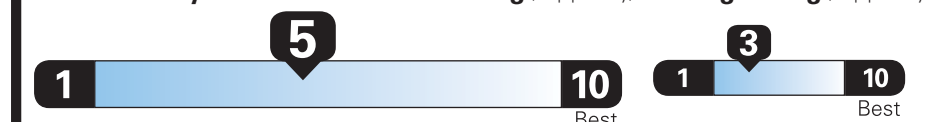

PRICE INFORMATION

BASE PRICE	\$29,355.00
TOTAL OPTIONS/OTHER	1,090.00
TOTAL VEHICLE & OPTIONS/OTHER	30,445.00
DESTINATION & DELIVERY	995.00

EPA DOT Fuel Economy and Environment

Gasoline Vehicle

Fuel Economy
24 MPG
combined city/hwy
22 city
28 highway
4.2 gallons per 100 miles

Small SUVs range from 18 to 34 MPG. The best vehicle rates 136 MPGe.

You spend \$750 more in fuel costs over 5 years compared to the average new vehicle.

Annual fuel cost \$1,500

Fuel Economy & Greenhouse Gas Rating (tailpipe only) **Smog Rating** (tailpipe only)