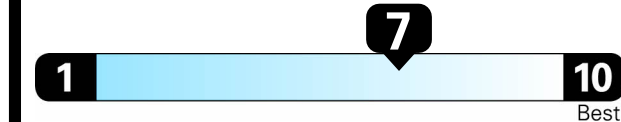

LOC:
Black Uni Exterior

Dealer Stock Status: INVENTORY

Titan Black Leatherette Interior

VIN: 3VWDB7AJXJM240129

MODEL: 1633F6-2018 Jetta 1.4T SE
2017332-DUPLICATE

2018 Jetta 1.4T SE

Black Uni Exterior Titan Black Leatherette Interior

STANDARD FEATURES (unless replaced by options)

PERFORMANCE

- 1.4L TSI® 16-valve DOHC turbo 4-cylinder engine w/ direct fuel injection
- Electro-mechanical power steering w/ variable assistance
- Four-wheel independent suspension

SAFETY FEATURES

- Driver & front passenger front & side airbag supplemental restraint systems
- Side Curtain Protection® head impact airbags
- 3-point safety belts, all seating positions
- Anti-lock Braking System (ABS) w/ disc brakes
- Anti-Slip Regulation (ASR) & Engine Brake Assist (EBA)
- Electronic Brake-pressure Distribution (EBD) & Hydraulic Brake Assist (HBA)
- Electronic Stability Control (ESC) & Electronic Differential Lock (EDL)
- Intelligent Crash Response System (ICRS)
- Lower Anchors & Tethers for Children (LATCH)
- Tire Pressure Monitoring System (TPMS)

EXTERIOR

- 16" alloy wheels w/ all-season tires
- Halogen headlights w/ LED Daytime Running Lights (DRL)
- Heated, foldable, power adjustable side mirrors w/ integrated turn signals
- Variable intermittent front wipers w/ heated washer nozzles
- Power tilting & sliding sunroof

INTERIOR