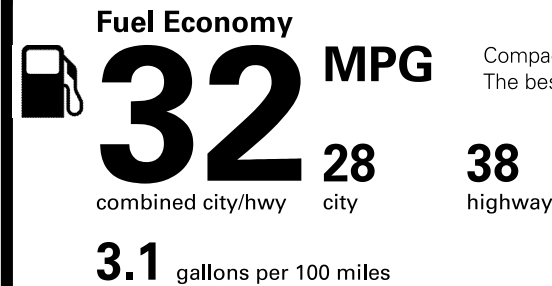

Destination Charge **\$850.00**

Total Price: \$23,635.00

Fuel, license, title fees, taxes and dealer-installed accessories are not included.

This vehicle is equipped with bumpers that can withstand an impact of 2.5 miles per hour with no damage to the vehicle's body and safety systems, although the bumper and related components may sustain damage. The bumper system on this vehicle conforms to the current Federal bumper standard of 2.5 miles per hour.

EPA DOT Fuel Economy and Environment

Gasoline Vehicle

Compact Cars range from 14 to 107 MPG. The best vehicle rates 136 MPGe.

You save \$1,250
in fuel costs over 5 years compared to the average new vehicle.