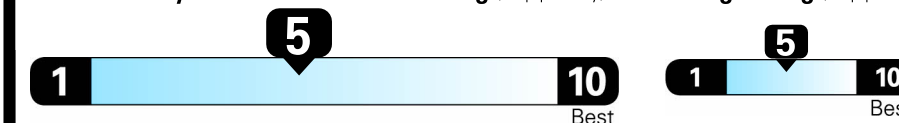

This vehicle emits 427 grams of CO₂ per mile. The best emits 0 grams per mile (tailpipe only). Producing and distributing fuel also create emissions; learn more at fuelconomy.gov.

Actual results will vary for many reasons, including driving conditions and how you drive and maintain your vehicle. The average new vehicle gets 25 MPG and costs $9,000 to fuel over 5 years. Cost estimates are based on 15,000 miles per year at $3.30 per gallon. MPG_e is miles per gasoline gallon equivalent. Vehicle emissions are a significant cause of climate change and smog.

fuelconomy.gov

Calculate personalized estimates and compare vehicles

Smartphone QR Code™

PARTS CONTENT INFORMATION

FOR VEHICLES IN THIS CARLINE:	FOR THIS VEHICLE:
U.S./CANADIAN PARTS CONTENT: 1%	FINAL ASSEMBLY POINT: NECKARSULM, GERMANY
MAJOR SOURCES OF FOREIGN PARTS CONTENT: GERMANY: 61%	COUNTRY OF ORIGIN: ENGINE: HUNGARY
HUNGARY: 22%	TRANSMISSION: GERMANY

NOTE: PARTS CONTENT DOES NOT INCLUDE FINAL ASSEMBLY, DISTRIBUTION OR OTHER NON-PARTS COSTS.

Disclaimer: The Monroney describes the vehicle features when the vehicle was first sold/leased to the customer and that as of the present day the actual features on the vehicle might differ from the ones listed on the Monroney label. The Monroney label is for view only purposes and must not be used to paste on the vehicle as a Monroney sticker for resale.