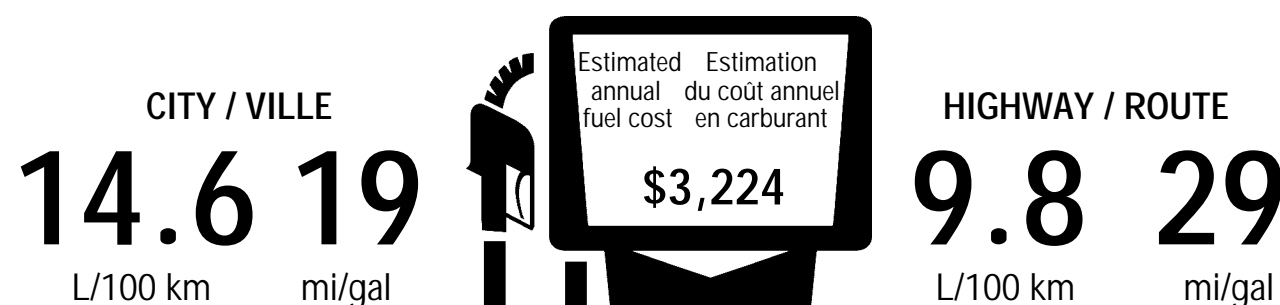

For more information visit: www.ramtruck.ca or call 1-800-465-2001

Chrysler Canada Inc.

5-YEAR / 100,000-KM
$0 DEDUCTIBLE
POWERTRAIN WARRANTY

24-Hour Roadside Assistance

FULLY TRANSFERABLE

2014 Chrysler, Jeep Dodge and Ram vehicles are backed by a 5-year or 100,000-kilometre fully transferable Powertrain Limited Warranty* with $0 deductible plus 24-hour roadside assistance.+ SRT vehicles are backed by a 3-year or 60,000-kilometre fully transferable Powertrain Limited Warranty* with $0 deductible plus 24-hour roadside assistance. Basic Warranty coverage is for 3 years or 60,000 kilometres.* Rust-through coverage on all body sheet metal is for 3 years. The Cummins Turbo Diesel engine is protected by a separate Limited Warranty, covering the engine for 5 years or 160,000 kilometres.* The EcoDiesel engine is backed by a 5-year or 100,000-kilometre fully transferable Powertrain Limited Warranty* with $0 deductible plus 24-hour roadside assistance.+

* Whichever comes first. Some conditions may apply.†The 5-year/100,000-kilometre Powertrain Limited Warranty does not apply to vehicles sold for certain commercial uses. See your retailer for full details.

*This Vehicle Is Manufactured To Meet Specific Canadian Requirements.
This Vehicle Is Not Manufactured For Sale Or Registration Outside Of Canada.*

ENERGUIDE

Ask your dealer for the FUEL CONSUMPTION GUIDE
or call 1-800-387-2000.

These estimates are based on the Government of Canada's approved criteria and testing methods. The actual fuel consumption of this vehicle may vary. Refer to the Fuel Consumption Guide.

Données obtenues selon les critères et méthodes d'essais approuvés par le Gouvernement du Canada. La consommation réelle de carburant de ce véhicule peut varier. Consultez le Guide de consommation de carburant.

**Demandez le GUIDE DE CONSOMMATION DE CARBURANT
à votre concessionnaire ou composez le 1-800-387-2000.**