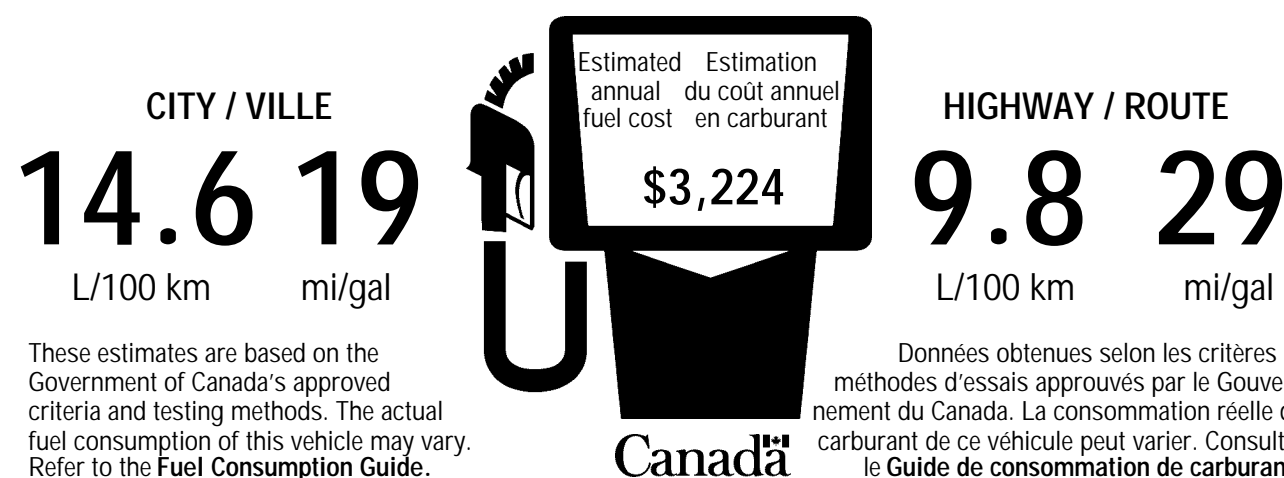

For more information visit: www.ramtruck.ca or call 1-800-465-2001

Chrysler Canada Inc.

5-YEAR / 100,000-KM
$0 DEDUCTIBLE
POWERTRAIN WARRANTY

24-Hour Roadside Assistance

FULLY TRANSFERABLE

2014 Chrysler, Jeep Dodge and Ram vehicles are backed by a 5-year or 100,000-kilometre fully transferable Powertrain Limited Warranty* with $0 deductible plus 24-hour roadside assistance.+ SRT vehicles are backed by a 3-year or 60,000-kilometre fully transferable Powertrain Limited Warranty* with $0 deductible plus 24-hour roadside assistance. Basic Warranty coverage is for 3 years or 60,000 kilometres.* Rust-through coverage on all body sheet metal is for 3 years. The Cummins Turbo Diesel engine is protected by a separate Limited Warranty, covering the engine for 5 years or 160,000 kilometres.* The EcoDiesel engine is backed by a 5-year or 100,000-kilometre fully transferable Powertrain Limited Warranty* with $0 deductible plus 24-hour roadside assistance.+

* Whichever comes first. Some conditions may apply.†The 5-year/100,000-kilometre Powertrain Limited Warranty does not apply to vehicles sold for certain commercial uses. See your retailer for full details.

*This Vehicle Is Manufactured To Meet Specific Canadian Requirements.
This Vehicle Is Not Manufactured For Sale Or Registration Outside Of Canada.*

ENERGUIDE

Ask your dealer for the FUEL CONSUMPTION GUIDE
or call 1-800-387-2000.

**Demandez le GUIDE DE CONSOMMATION DE CARBURANT
à votre concessionnaire ou composez le 1-800-387-2000.**