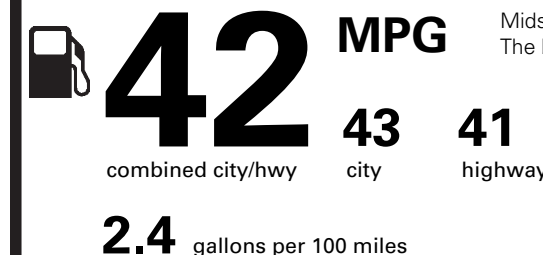

PRICE INFORMATION

BASE PRICE	\$30,775.00
TOTAL OPTIONS/OTHER	1,830.00
TOTAL VEHICLE & OPTIONS/OTHER	32,605.00
DESTINATION & DELIVERY	875.00

EPA DOT

Fuel Economy and Environment

Gasoline Vehicle

Fuel Economy