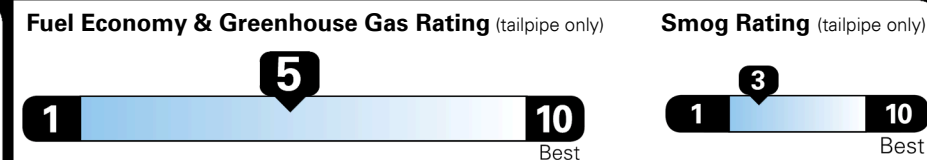

EPA DOT Fuel Economy and Environment

Gasoline Vehicle

Fuel Economy

25 MPG
combined city/hwy

24 MPG
city

28 MPG
highway

4.0 gallons per 100 miles

Small SUVs range from 18 to 37 MPG. The best vehicle rates 136 MPGe.

You spend $500 more in fuel costs over 5 years compared to the average new vehicle.

Annual fuel cost $1,450