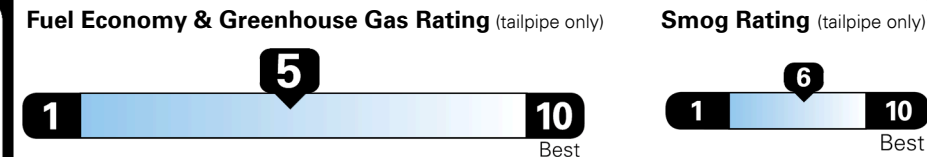

MotorWeek's 2017 Driver's Choice Award For Best Small Utility

EPA DOT Fuel Economy and Environment

Gasoline Vehicle

Fuel Economy

23 MPG combined city/hwy

21 city   **26** highway

4.3 gallons per 100 miles

Small SUVs range from 18 to 34 MPG. The best vehicle rates 136 MPGe.

You spend $1,000
more in fuel costs over 5 years
compared to the average new vehicle.

Annual fuel cost $1,600