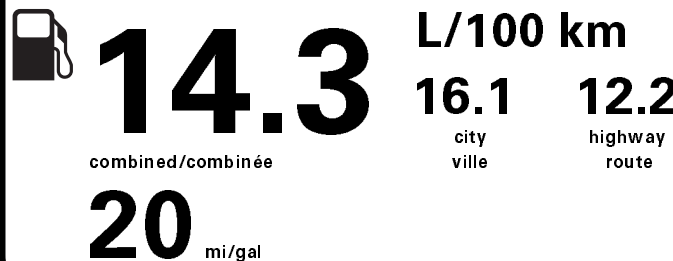

GJ161 N REC2X 715 000027 09 16 16

ENERGUIDE

Gasoline Vehicle
Véhicule à essence

Fuel Consumption / Consommation de carburant

Annual fuel **COST**
for an annual distance of 20,000 km, and an average fuel price of \$0.93 per litre