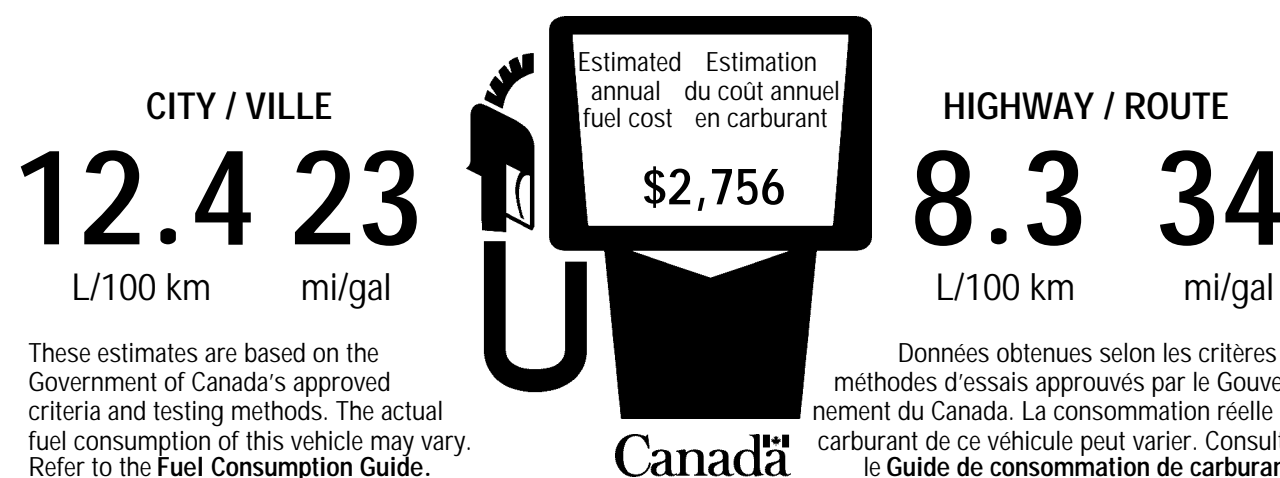

For more information visit: www.dodge.ca or call 1-800-465-2001

Chrysler Canada Inc.

5-YEAR / 100,000-KM
$0 DEDUCTIBLE
POWERTRAIN WARRANTY

24-Hour Roadside Assistance

FULLY TRANSFERABLE

2014 Chrysler, Jeep Dodge and Ram vehicles are backed by a 5-year or 100,000-kilometre fully transferable Powertrain Limited Warranty* with $0 deductible plus 24-hour roadside assistance.+ SRT vehicles are backed by a 3-year or 60,000-kilometre fully transferable Powertrain Limited Warranty* with $0 deductible plus 24-hour roadside assistance. Basic Warranty coverage is for 3 years or 60,000 kilometres.* Rust-through coverage on all body sheet metal is for 3 years. The Cummins Turbo Diesel engine is protected by a separate Limited Warranty, covering the engine for 5 years or 160,000 kilometres.* The EcoDiesel engine is backed by a 5-year or 100,000-kilometre fully transferable Powertrain Limited Warranty* with $0 deductible plus 24-hour roadside assistance.+

* Whichever comes first. Some conditions may apply.*The 5-year/100,000-kilometre Powertrain Limited Warranty does not apply to vehicles sold for certain commercial uses. See your retailer for full details.

*This Vehicle Is Manufactured To Meet Specific Canadian Requirements.
This Vehicle Is Not Manufactured For Sale Or Registration Outside Of Canada.*

ENERGUIDE

Ask your dealer for the FUEL CONSUMPTION GUIDE or call 1-800-387-2000.

Demandez le GUIDE DE CONSOMMATION DE CARBURANT à votre concessionnaire ou composez le 1-800-387-2000.