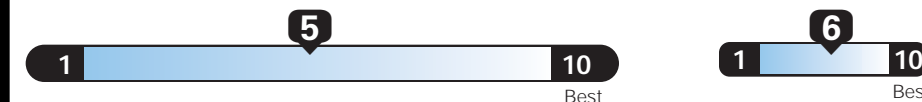

This vehicle emits 416 grams CO2 per mile. The best emits 0 grams per mile (tailpipe only). Producing and distributing fuel also creates emissions; learn more at fueleconomy.gov

Actual results will vary for many reasons, including driving conditions and how you drive and maintain your vehicle. The average new vehicle gets 26 MPG and cost $7,000 to fuel over 5 years. Cost estimates are based on 15,000 miles per year at $2.45 per gallon. MPGe is miles per gasoline gallon equivalent. Vehicle emissions are a significant cause of climate change and smog.

fueleconomy.gov

Calculate personalized estimates and compare vehicles